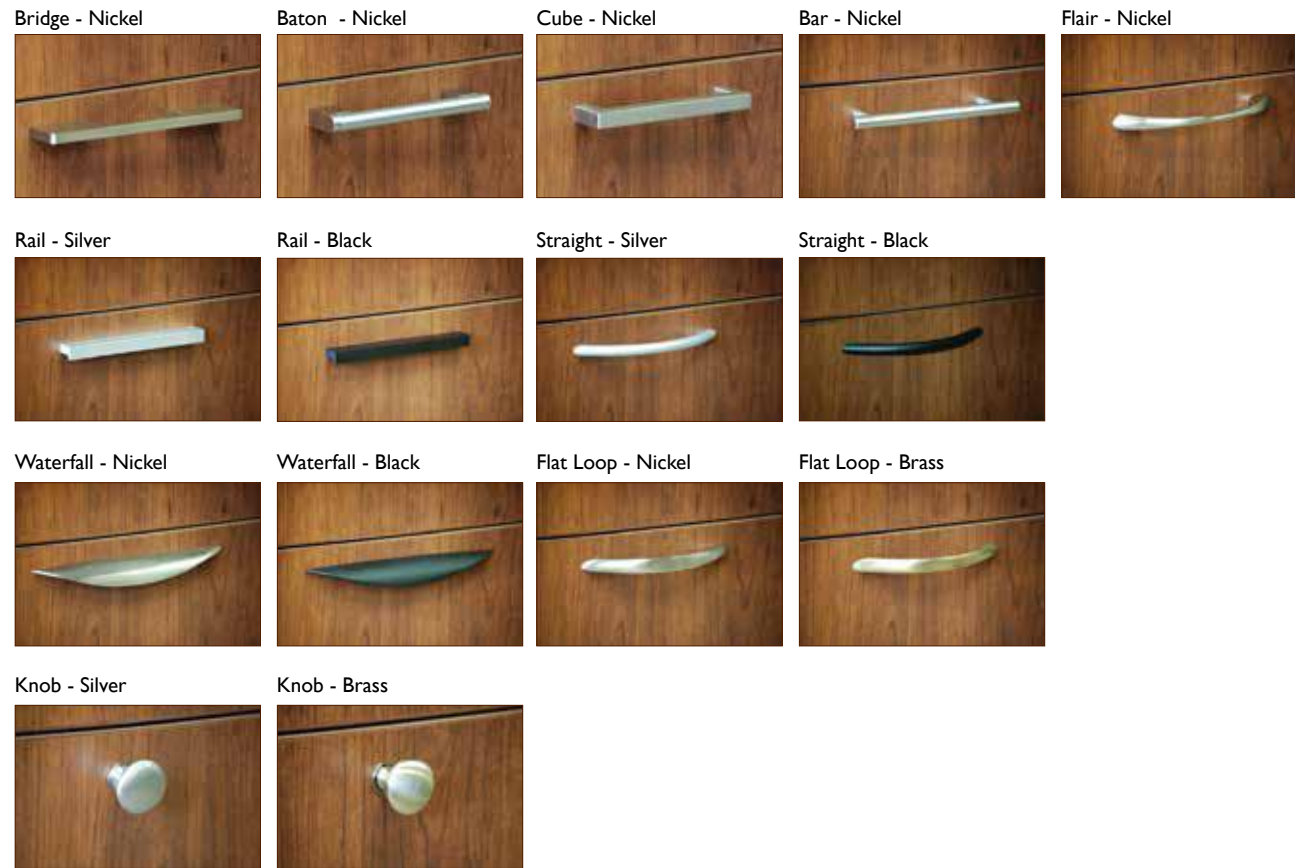

Handle Options