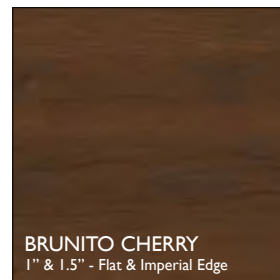

BRUNITO CHERRY
SILVER STRAIGHT PULL

U GROUP (D#013)

WHITE
BLACK
SILVER CUSTOM A LEG

GENERAL PURPOSE (#004)

HARD ROCK MAPLE
BLACK MOBILE POSTS
BLACK STRAIGHT PULL

GENERAL PURPOSE (#005)

CHARCOAL
LIGHT GREY

Laminates