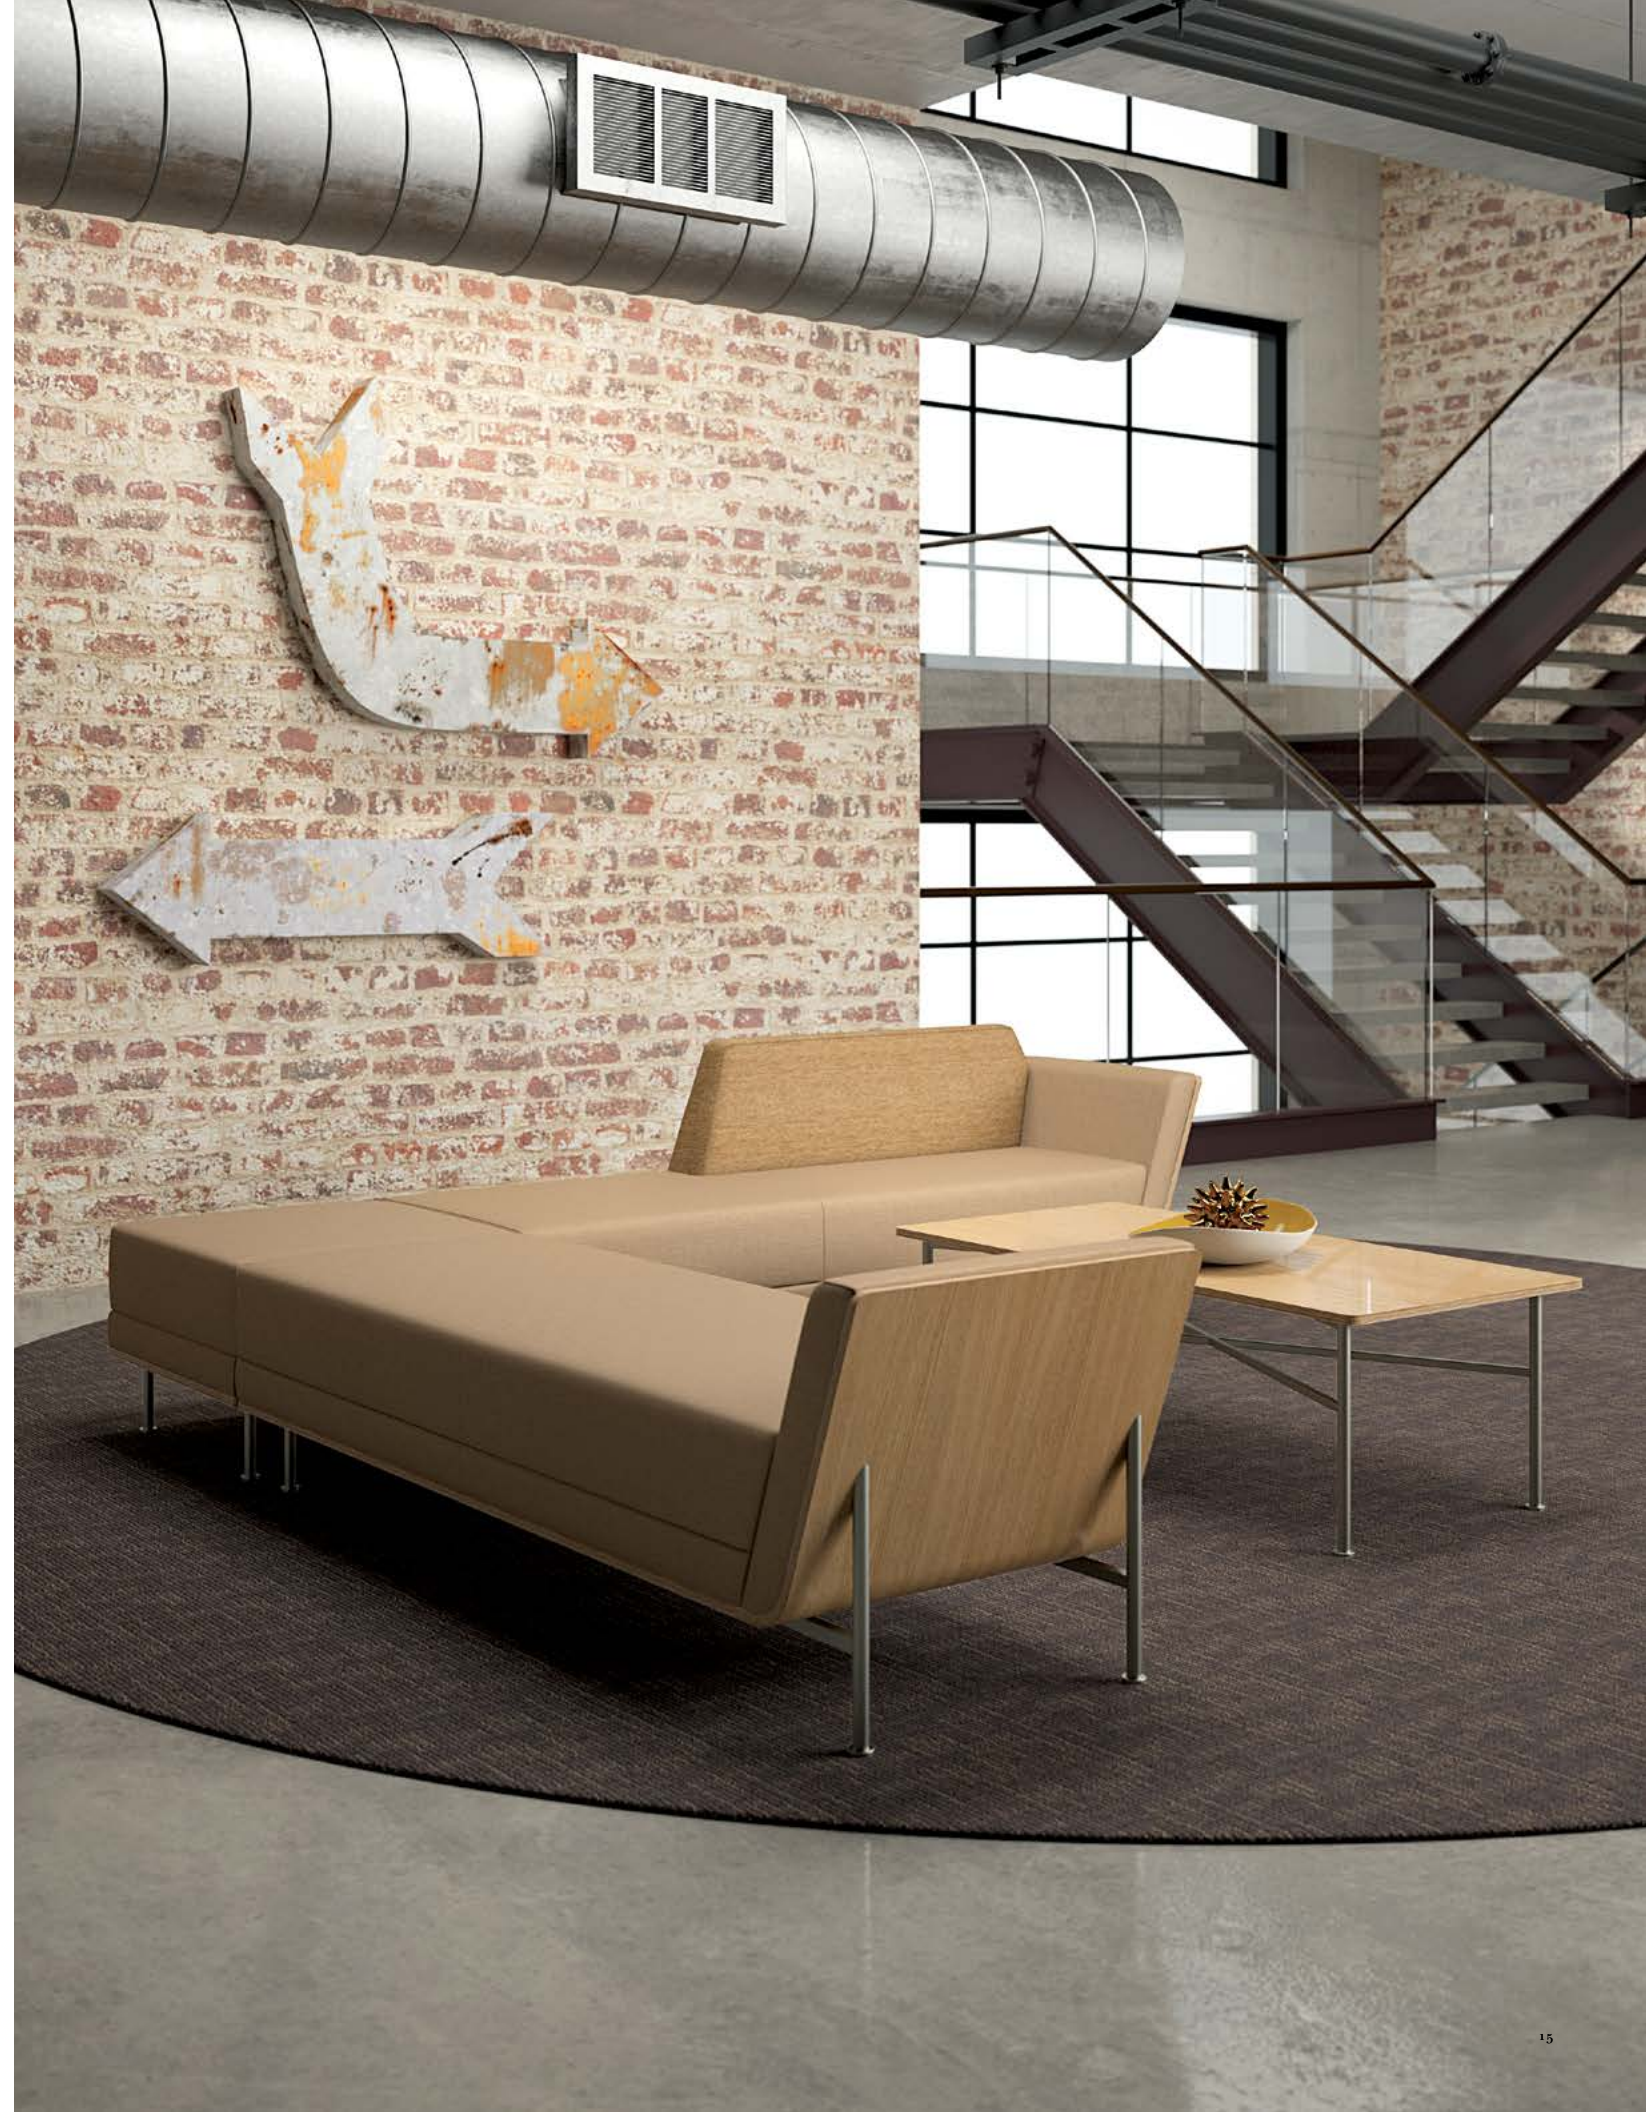

BeSPACE

Casegoods Feature an integrated pull and soft close mechanism on drawers. **Seating** Available with optional contrasting upholstery. **Technology** Select surface or face mounted power and data units. Wire pass through and floor access standard on enclosed cabinets. **Glass** Freestanding tables are offered with a clear or smoke glass top option. **Metal** Select from soft nickel, stardust silver or matte black. **Veneer** Available in walnut and rift cut white oak with a clear coat finish. Door and drawer fronts available in paint.

Learn how BeSPACE can contribute to your sustainability goals by contacting your JSI Customer Service Team.

www.jsifurniture.com

Each piece of wood is unique, characterized with differences in color, grain configuration and texture. These characteristics are not considered defects and are easily detected with natural and light finishes.