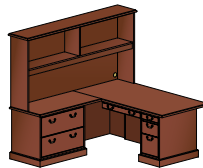

L-unit with open overhead storage
overall dimensions
84"W 72"D 72"H