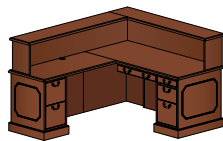

reception station
overall dimensions
78"W 66"D 46"H