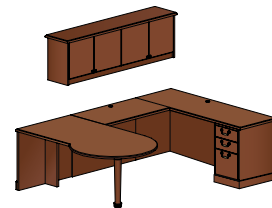

u-unit with p-top desk and wall mounted storage
overall dimensions
108"W 73"D 72"H