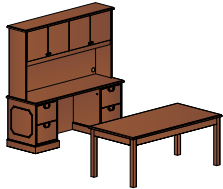

 JSI brogan

casegoods & conference

brogan

brogan

Adjustable Height Private Office

Traditional furniture adapted to meet modern demands, incorporating adjustable height workspaces for active work styles. Grille doors in antique brass or antique pewter with glass backing offer an executive feel while keeping readily accessible files visible. (Double pedestal desk with Ergo height adjustability, grille overhead doors, lateral file, and Harbor seating.)

overhead top detail

complementary tables

Brogan's collection includes tables from the meeting room to the waiting area. Conference tables complement its casegoods counterpart with cabriole legs or panel bases with picture frame molding. Occasional tables add simple charm with fluted legs and traditional edge profile.

brogan

table desk with storage
overall dimensions
72"W 114"D 72"H

L-unit with glass overhead and bookcase
overall dimensions
126"W 73"D 72"H

u-unit with adjustable height desk and lateral file
overall dimensions
132"W 120"D 72"H