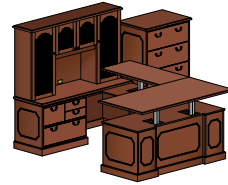

 JSI brogan

casegoods & conference

brogan

brogan

Adjustable Height Private Office

Traditional furniture adapted to meet modern demands, incorporating adjustable height workspaces for active work styles. Grille doors in antique brass or antique pewter with glass backing offer an executive feel while keeping readily accessible files visible. (Double pedestal desk with Ergo height adjustability, grille overhead doors, lateral file, and Harbor seating.)

overhead top detail

complementary tables

Brogan's collection includes tables from the meeting room to the waiting area. Conference tables complement its casegoods counterpart with cabriole legs or panel bases with picture frame molding. Occasional tables add simple charm with fluted legs and traditional edge profile.

brogan

table desk with storage
overall dimensions
72"W 114"D 72"H

L-unit with glass overhead and bookcase
overall dimensions
126"W 73"D 72"H

u-unit with adjustable height desk and lateral file
overall dimensions
132"W 120"D 72"H