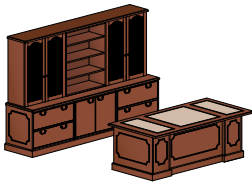

 JSI brogan

casegoods & conference

brogan

brogan

Adjustable Height Private Office

Traditional furniture adapted to meet modern demands, incorporating adjustable height workspaces for active work styles. Grille doors in antique brass or antique pewter with glass backing offer an executive feel while keeping readily accessible files visible. (Double pedestal desk with Ergo height adjustability, grille overhead doors, lateral file, and Harbor seating.)

Single Pedestal L Unit

It's all in the details. Customize storage with glass, grille or wood overhead doors. Create functionality with a center drawer and writing shelf. Organize and display with the best of modular bookcases and lateral files. (Single pedestal desk with return, glass door overhead, and modular storage. Shown with Harbor swivel and Boston bench.)

overhead top detail

complementary tables

Brogan's collection includes tables from the meeting room to the waiting area. Conference tables complement its casegoods counterpart with cabriole legs or panel bases with picture frame molding. Occasional tables add simple charm with fluted legs and traditional edge profile.

brogan

table desk with storage
overall dimensions
72"W 114"D 72"H

L-unit with glass overhead and bookcase
overall dimensions
126"W 73"D 72"H

u-unit with adjustable height desk and lateral file
overall dimensions
132"W 120"D 72"H