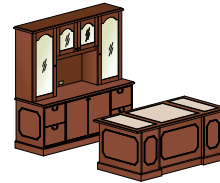

desk with glass overhead storage
overall dimensions
72"W 108"D 72"H