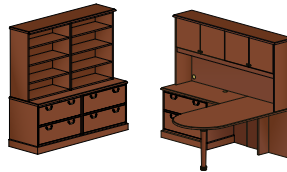

L-unit with bullet desk and bookcases
overall dimensions
118"W 132"D 72"H