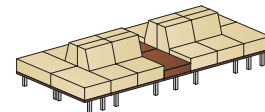

back-to-back
overall dimensions
141"W 64"D 34"H