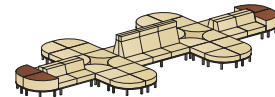

opposite facing
overall dimensions
172"W 152"D 42"H

back-to-back
overall dimensions
141"W 64"D 34"H

open curve
overall dimensions
232"W 88"D 54"H

lounge with console tables
overall dimensions
232"W 151"D 34"H