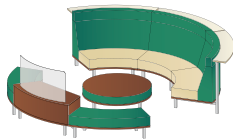

meeting presentation
overall dimensions
161"W 164"D 48"H