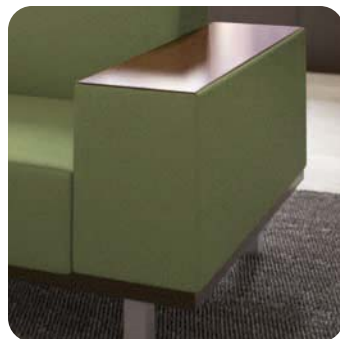

connect

PAGES 06 & 07

arm styles

Suit your style by choosing between fully upholstered and wood cap arm options.

mix of materials

A unique balance is created between the wood base, plush upholstery, and metal legs. Wood tables reflect the mix of materials as they blend with the metal and glass accents.

where you meet...

Step away from the conference table and take a different approach to the boardroom. Let conversations flow from the comfort of Connect.