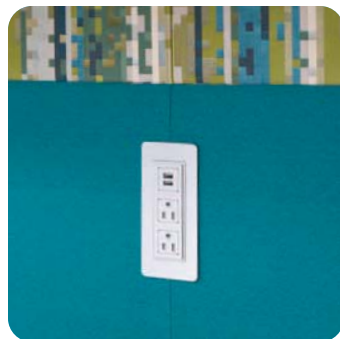

where you collaborate...

From the boardroom and into the casual meeting area, configure your space for face-to-face conversations, presentation-style trainings, or videoconferences. Media configurations fit against a wall or in an open space.

media cabinets

Straight and curved media consoles support large flat screen televisions. The acrylic screen conceals the television back when used in open-plan applications.

power accommodation

Seat backs with a stand up surface are available with a power console to charge a laptop or mobile device.