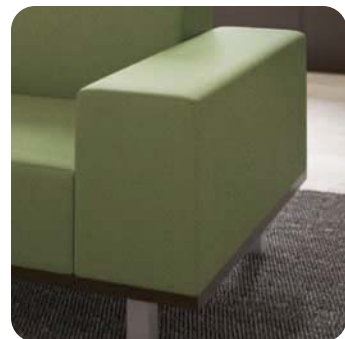

connect

PAGES 06 & 07

arm styles

Suit your style by choosing between fully upholstered and wood cap arm options.

mix of materials

A unique balance is created between the wood base, plush upholstery, and metal legs. Wood tables reflect the mix of materials as they blend with the metal and glass accents.

where you meet...

Step away from the conference table and take a different approach to the boardroom. Let conversations flow from the comfort of Connect.