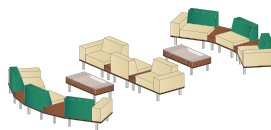

lounge with console tables
overall dimensions
232"W 151"D 34"H