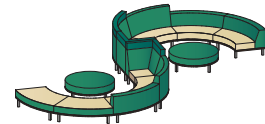

stepped-height serpentine
overall dimensions
300"W 153"D 48"H