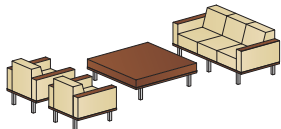

back heights

The small scale (20" wide seat) is available in a low height plus bench. The grand scale (30" wide seat), with straight and curved modular units, has four back heights and a bench. Combine different heights for a stepped interest in the configuration.

connect

meeting presentation
overall dimensions
161"W 164"D 48"H

media activity center (MAC)
overall dimensions
60"W 84"D 29"H

stepped-height serpentine
overall dimensions
300"W 153"D 48"H

freestanding waiting
overall dimensions
150"W 70"D 34"H