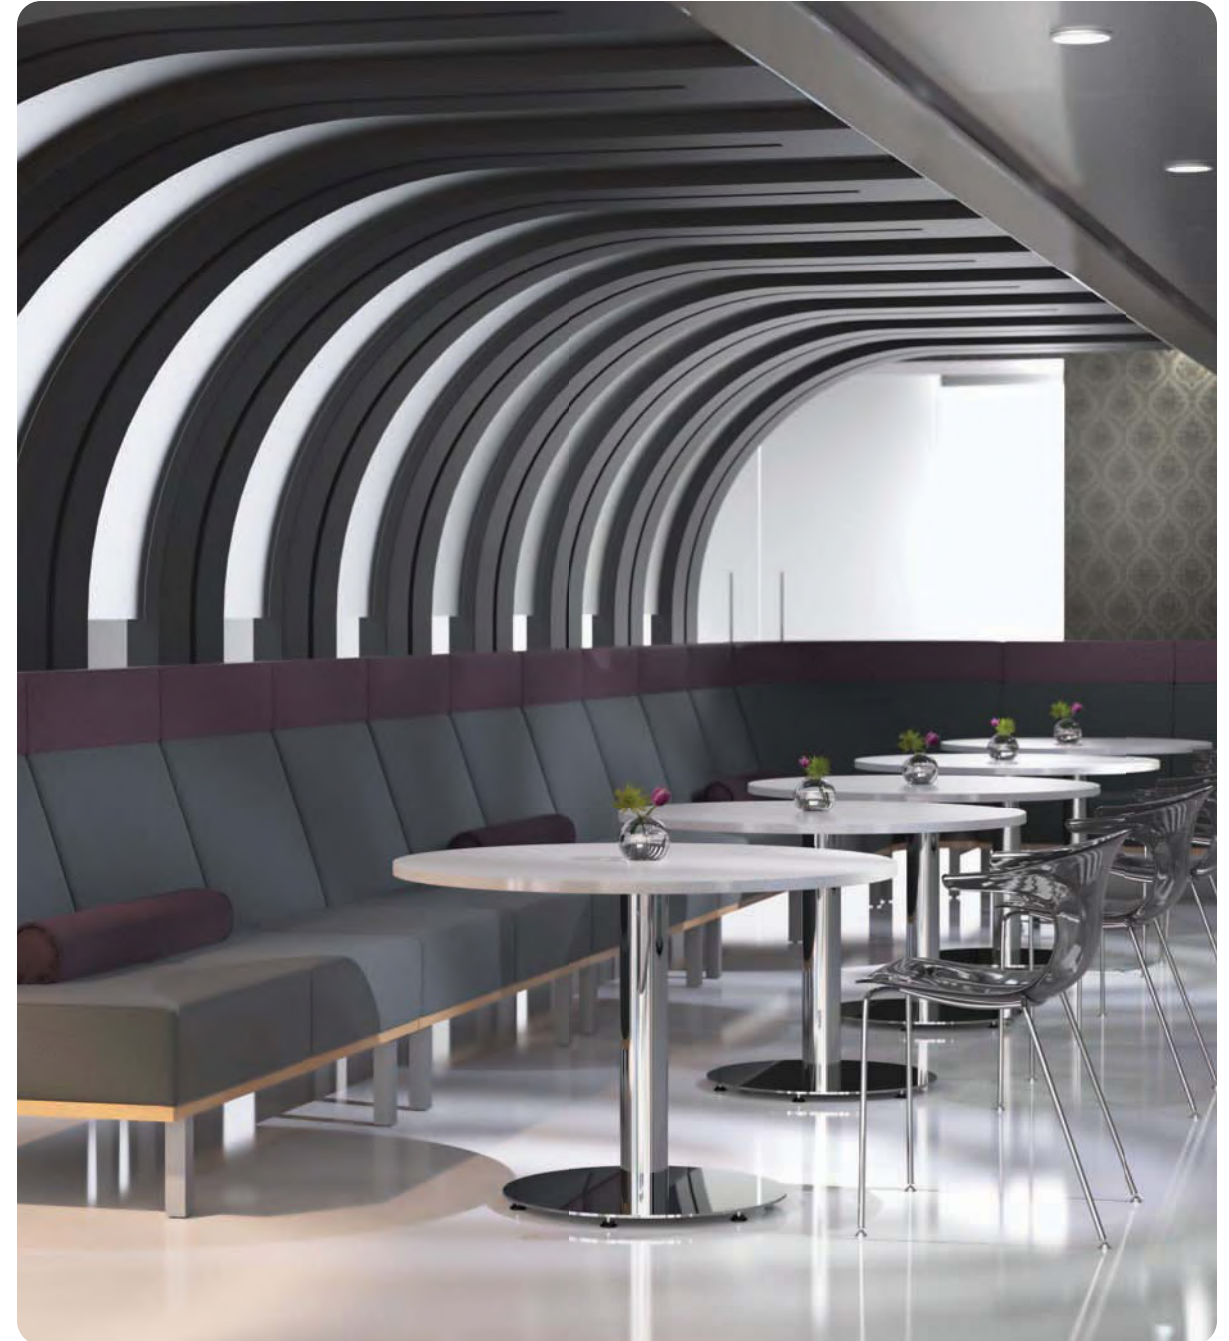

go grand

Connect's large scale has 30" wide seats with 10" arms. Its robust aesthetic is spacious, comfortable, and creates visual interest in small or large spaces.

keep it petite

As inviting as its larger counterpart, the small scale is 20" wide with 5" arms and caters to intimate spaces including small reception areas, meeting rooms, and private offices.

where you think...

What more do you need for the higher education commons? Connect's single-seat is ideal for individual studying with a tablet, a cupholder, and power. Booths provide small breakout areas while curved runs accommodate larger study groups.

connect

endless possibilities

Combine seats into small or large runs, sweeping from one area to another with curves in three different diameters, straight units in various widths, and corner units at seat or arm height. When we say the possibilities are endless we mean it.

where you socialize...

Connect has capabilities for any environment, going beyond the workplace and reception areas to accommodate applications from the large atrium to the upscale restaurant to anything you can image.