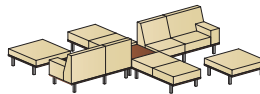

back heights

The small scale (20" wide seat) is available in a low height plus bench. The grand scale (30" wide seat), with straight and curved modular units, has four back heights and a bench. Combine different heights for a stepped interest in the configuration.

connect

meeting presentation
overall dimensions
161"W 164"D 48"H

media activity center (MAC)
overall dimensions
60"W 84"D 29"H

stepped-height serpentine
overall dimensions
300"W 153"D 48"H

freestanding waiting
overall dimensions
150"W 70"D 34"H