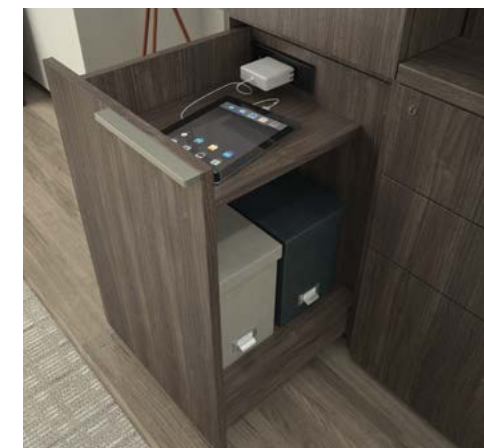

STAYING TRADITIONAL.

Flux proves that classic desk configurations that extend to the floor can still integrate flexibility, with features like adjustable height work surfaces.