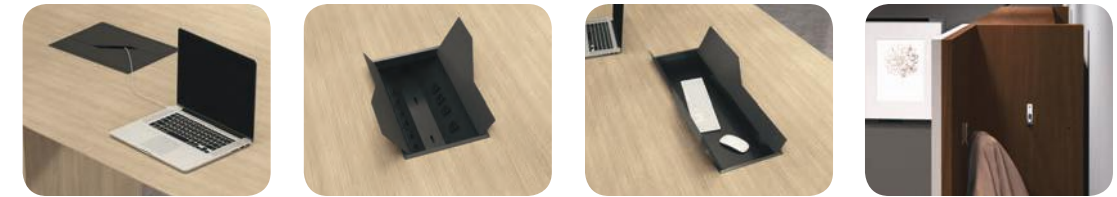

Opposite
Concealed Adjustable Mechanism
Adjustable Height Table Lowered

every meeting finds its match

Native tables are made to adapt to their space and style, not the other way around. Adjustable Height tables make it easy to sit or stand for meetings – whatever feels right in the moment. And smartly placed charging ports make it easy to keep productivity going.

native

Integrated Power
Concealed Recycling
Loop Base Wire Manager

design what works

Whether creating a space for solo work or an adaptable meeting space — or both — Native stays just as clean and focused. Credenzas can be joined with tables or stand alone, and integrate key functions like technology, storage, and even recycling bins.

native

additional details

Concealed power units and wire management trays keep cords tidy. Table storage compartments hide accessories and tools. Coat hooks on media suites are discreetly located to tuck away personal items.