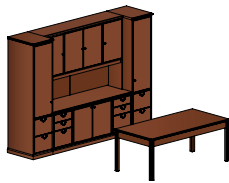

walden

casegoods & conference

walden

walden

*Antique Brass Pull
Center Drawer with Pencil Tray
Pull Out Writing Shelf*

functional design

Desks feature a pull out writing shelf and center drawer with pencil tray, adding function to the timeless design. Choose from glass, grill or wood overhead doors in varying sizes to suit your work style.

Walden

L-unit with lateral files
overall dimensions
112"W 136"D 28.75"H

pedestal desk with storage and glass doors
overall dimensions
74"W 104"D 80.5"H

u-unit with back workwall and grill doors
overall dimensions
74"W 108"D 80.5"H

table desk with storage
overall dimensions
110"W 104"D 79.125"H

conference desk with modular workwall
overall dimensions
110"W 104"D 79.125"H

u-unit with side workwall and wardrobe
overall dimensions
156"W 110"D 79.125"H

pedestal desk with storage and glass doors
overall dimensions
68"W 100"D 79.125"H

L-unit with run-off desk and modular storage
overall dimensions
132"W 86"D 79.125"H

conference table with storage
overall dimensions
200"W 72"D 79"H