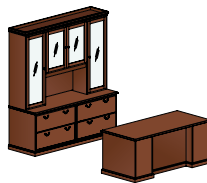

walden

casegoods & conference

walden

walden

*Antique Brass Pull
Center Drawer with Pencil Tray
Pull Out Writing Shelf*

functional design

Desks feature a pull out writing shelf and center drawer with pencil tray, adding function to the timeless design. Choose from glass, grill or wood overhead doors in varying sizes to suit your work style.

Walden

L-unit with lateral files
overall dimensions
112"W 136"D 28.75"H

pedestal desk with storage and glass doors
overall dimensions
74"W 104"D 80.5"H

u-unit with back workwall and grill doors
overall dimensions
74"W 108"D 80.5"H

table desk with storage
overall dimensions
110"W 104"D 79.125"H

conference desk with modular workwall
overall dimensions
110"W 104"D 79.125"H

u-unit with side workwall and wardrobe
overall dimensions
156"W 110"D 79.125"H

pedestal desk with storage and glass doors
overall dimensions
68"W 100"D 79.125"H

L-unit with run-off desk and modular storage
overall dimensions
132"W 86"D 79.125"H

conference table with storage
overall dimensions
200"W 72"D 79"H