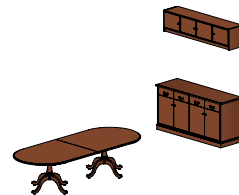

Walden

L-unit with lateral files
overall dimensions
112"W 136"D 28.75"H

pedestal desk with storage and glass doors
overall dimensions
74"W 104"D 80.5"H

u-unit with back workwall and grill doors
overall dimensions
74"W 108"D 80.5"H

table desk with storage
overall dimensions
110"W 104"D 79.125"H

conference desk with modular workwall
overall dimensions
110"W 104"D 79.125"H

u-unit with side workwall and wardrobe
overall dimensions
156"W 110"D 79.125"H

pedestal desk with storage and glass doors
overall dimensions
68"W 100"D 79.125"H

L-unit with run-off desk and modular storage
overall dimensions
132"W 86"D 79.125"H

conference table with storage
overall dimensions
200"W 72"D 79"H