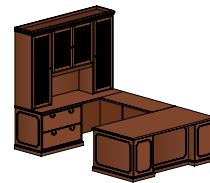

walden

casegoods & conference

walden

walden

*Antique Brass Pull
Center Drawer with Pencil Tray
Pull Out Writing Shelf*

functional design

Desks feature a pull out writing shelf and center drawer with pencil tray, adding function to the timeless design. Choose from glass, grill or wood overhead doors in varying sizes to suit your work style.

Walden

L-unit with lateral files
overall dimensions
112"W 136"D 28.75"H

pedestal desk with storage and glass doors
overall dimensions
74"W 104"D 80.5"H

u-unit with back workwall and grill doors
overall dimensions
74"W 108"D 80.5"H

table desk with storage
overall dimensions
110"W 104"D 79.125"H

conference desk with modular workwall
overall dimensions
110"W 104"D 79.125"H

u-unit with side workwall and wardrobe
overall dimensions
156"W 110"D 79.125"H

pedestal desk with storage and glass doors
overall dimensions
68"W 100"D 79.125"H

L-unit with run-off desk and modular storage
overall dimensions
132"W 86"D 79.125"H

conference table with storage
overall dimensions
200"W 72"D 79"H