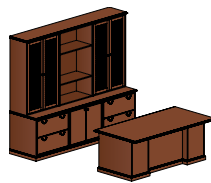

walden

casegoods & conference

walden

walden

*Antique Brass Pull
Center Drawer with Pencil Tray
Pull Out Writing Shelf*

functional design

Desks feature a pull out writing shelf and center drawer with pencil tray, adding function to the timeless design. Choose from glass, grill or wood overhead doors in varying sizes to suit your work style.

Walden

L-unit with lateral files
overall dimensions
112"W 136"D 28.75"H

pedestal desk with storage and glass doors
overall dimensions
74"W 104"D 80.5"H

u-unit with back workwall and grill doors
overall dimensions
74"W 108"D 80.5"H

table desk with storage
overall dimensions
110"W 104"D 79.125"H

conference desk with modular workwall
overall dimensions
110"W 104"D 79.125"H

u-unit with side workwall and wardrobe
overall dimensions
156"W 110"D 79.125"H