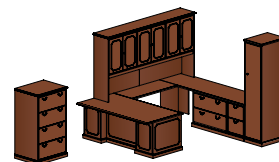

walden

casegoods & conference

walden

walden

*Antique Brass Pull
Center Drawer with Pencil Tray
Pull Out Writing Shelf*

functional design

Desks feature a pull out writing shelf and center drawer with pencil tray, adding function to the timeless design. Choose from glass, grill or wood overhead doors in varying sizes to suit your work style.

Walden

L-unit with lateral files
overall dimensions
112"W 136"D 28.75"H

pedestal desk with storage and glass doors
overall dimensions
74"W 104"D 80.5"H

u-unit with back workwall and grill doors
overall dimensions
74"W 108"D 80.5"H

table desk with storage
overall dimensions
110"W 104"D 79.125"H

conference desk with modular workwall
overall dimensions
110"W 104"D 79.125"H

u-unit with side workwall and wardrobe
overall dimensions
156"W 110"D 79.125"H

pedestal desk with storage and glass doors
overall dimensions
68"W 100"D 79.125"H

L-unit with run-off desk and modular storage
overall dimensions
132"W 86"D 79.125"H

conference table with storage
overall dimensions
200"W 72"D 79"H