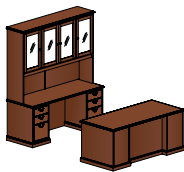

walden

casegoods & conference

walden

walden

*Antique Brass Pull
Center Drawer with Pencil Tray
Pull Out Writing Shelf*

functional design

Desks feature a pull out writing shelf and center drawer with pencil tray, adding function to the timeless design. Choose from glass, grill or wood overhead doors in varying sizes to suit your work style.

Walden

L-unit with lateral files
overall dimensions
112"W 136"D 28.75"H

pedestal desk with storage and glass doors
overall dimensions
74"W 104"D 80.5"H

u-unit with back workwall and grill doors
overall dimensions
74"W 108"D 80.5"H

table desk with storage
overall dimensions
110"W 104"D 79.125"H

conference desk with modular workwall
overall dimensions
110"W 104"D 79.125"H

u-unit with side workwall and wardrobe
overall dimensions
156"W 110"D 79.125"H

pedestal desk with storage and glass doors
overall dimensions
68"W 100"D 79.125"H

L-unit with run-off desk and modular storage
overall dimensions
132"W 86"D 79.125"H

conference table with storage
overall dimensions
200"W 72"D 79"H