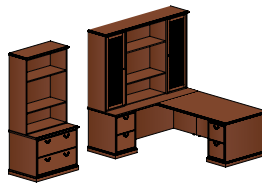

conference desk with modular workwall
overall dimensions
110"W 104"D 79.125"H

L-unit with run-off desk and modular storage
overall dimensions
132"W 86"D 79.125"H