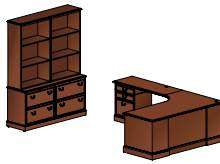

l-unit with step-up bookcases
overall dimensions
84"W 138"D 77.25"H