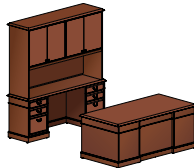

windsor antique brass (shown) burnished brass

details

coordinating occasional tables

concealed writing shelf

center drawer with hardwood pencil tray

keyboard tray with front flip drawer

complementary tables

Wellington's collection includes tables from the meeting room to the waiting area. Conference tables complement its casegoods counterpart with cabriole legs or panel bases with picture frame molding. Occasional tables add simple charm with fluted legs and traditional edge profile.

wellington

**reception station**  
overall dimensions  
82"W 66"D 40.25"H

**double pedestal desk with storage**  
overall dimensions  
72"W 104"D 77.25"H

**u-unit with conference desk and back workwall**  
overall dimensions  
72"W 102"D 77.25"H