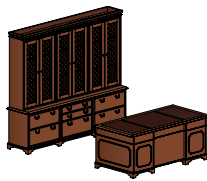

conference desk with modular workwall
overall dimensions
90"W 96"D 79"H