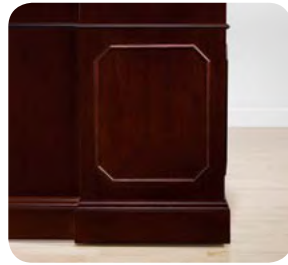

molding and base options

wellington molding with standard base