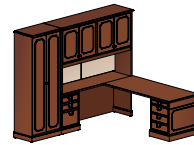

l-unit with run-off desk and wardrobe
overall dimensions
100"W 86"D 77.25"H