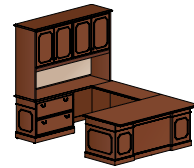

windsor antique brass (shown) burnished brass

details

coordinating occasional tables

concealed writing shelf

center drawer with hardwood pencil tray

keyboard tray with front flip drawer

complementary tables

Wellington's collection includes tables from the meeting room to the waiting area. Conference tables complement its casegoods counterpart with cabriole legs or panel bases with picture frame molding. Occasional tables add simple charm with fluted legs and traditional edge profile.

wellington

**reception station**  
overall dimensions  
82"W 66"D 40.25"H

**double pedestal desk with storage**  
overall dimensions  
72"W 104"D 77.25"H

**u-unit with conference desk and back workwall**  
overall dimensions  
72"W 102"D 77.25"H