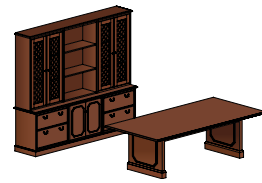

conference table with modular workwall
overall dimensions
120"W 164"D 77.25"H