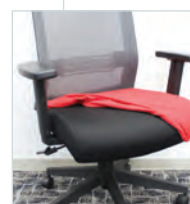

### UNIQUE FEATURES

*Change the seat color easily or remove it for cleaning. This chair allows you to do both or either*

<b>BK</b> Black Fabric	<b>RD</b> Royal Red Fabric	<b>OR</b> Orange Fabric	<b>YL</b> Yellow Fabric	<b>GK</b> Dark Gray Fabric
<b>BL</b> Royal Blue Fabric	<b>NV</b> Navy Blue Fabric	<b>ST</b> Steel Blue Fabric	<b>GT</b> Light Gray Fabric	