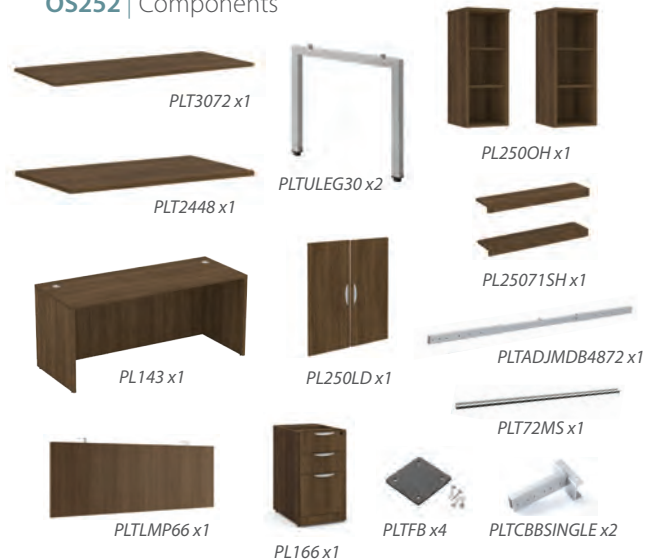

OS252 | Components