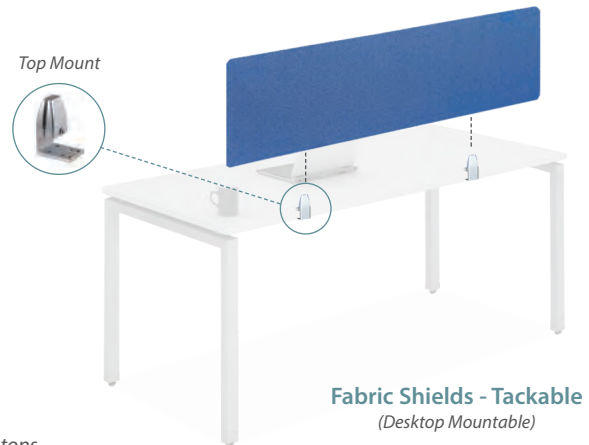

SAFEGUARD BARRIER

SHIELD BRACKETS - FOR FABRIC & ACRYLIC PANELS

Note: Not all acrylic shields can be mounted under desk tops.

FABRIC & ACRYLIC SHIELD BRACKETS

Desk Mount Bracket
(Mounts to Desk Top)
OSTB400 (Silver Only)
List: $37.00 ea.

Under Desk Mount Bracket
(Set of 2 - Mounts to 1" Work Surface)
PLTSBUDMSGL
List: $94.00
Note: Requires work surface overhang.

Dual Under Desk Mount Bracket
(Set of 2 - Mounts Between Work Surfaces)
PLTSBUDMDUAL
List: $128.00
Note: Requires work surface overhang.

Note: Fabric & Acrylic Brackets can be shipped by a small package carrier.

TEMPORARY SHIELD BRACKETS

Work Surface Clamp Bracket
(For 1-1½" Thick Tops)
OSCLMB
List: $102.00 ea.

Note: These brackets include an anti-slip, textured bottom to prevent movement when mounted to desk top surface.

Free-Standing Panel Foot
OSFSPB
List: $89.00 ea.

Note: Temporary Brackets can be shipped by a small package carrier.

SHIELD STABILIZER BRACKETS

Acrylic Stabilizer Brackets can be used on the top or bottom of acrylic shields to connect multiple shields together for added stability.

Corner Bracket
OSSSL
List: $56.00 ea.

Straight Bracket
OSSS
List: $51.00 ea.

Mounting Bracket
OSHRCLMP
List: $24.00 ea.

X-Shaped Bracket
OSSSX
List: $70.00 ea.

T-Shaped Bracket
OSSST
List: $66.00 ea.

Note: Stabilizer Brackets can be shipped by a small package carrier.