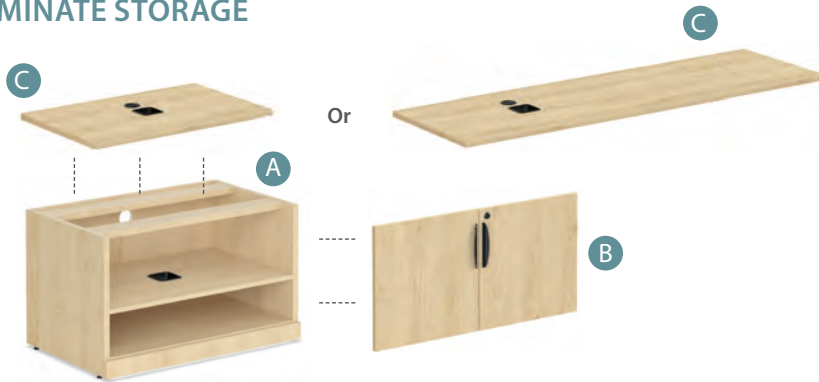

LAMINATE STORAGE