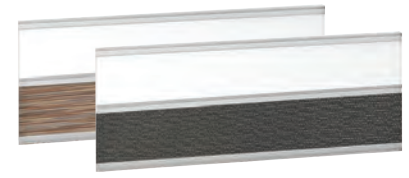

Combination Fabric/Acrylic Panels

PB21224COM	24"W x 12"H	$162.00
PB21230COM*	30"W x 12"H	$178.00
PB21236COM	36"W x 12"H	$221.00
PB21248COM	48"W x 12"H	$311.00
PB21266COM**	66"W x 12"H	$398.00
PB21271COM	71"W x 12"H	$426.00

Note: When ordering panels above, please indicate upholstery option. **PB21266COM Available In Gray Only.

*PB21230COM Available In Visconti Only.