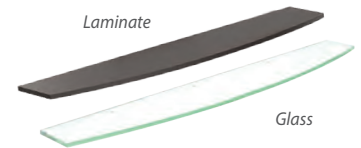

OS LAMINATE RECEPTION

Pictured w/Integrate Seating

A Reception Desk Shell
PL169NTT
71"W x 30"D x 40½"H
List: $915.00

B Optional Reversible Return
PL180
42"W x 24"D x 40½"H
List: $571.00

C Optional Curved Glass
Transaction Top
PL169TTGLASS
71"W x 17¾"D
List: $737.00
*Available In FR Frosted Glass
w/Metal Risers Included*

D Optional Metal Risers
PL169RISER
List: $119.00
*Available In BA
Brushed Aluminum*

Note: Reception Desk Shell Does Not Require Transaction Top.

Optional Curved Laminate
Transaction Top
PL169TT
71"W x 17¾"D
List: $198.00

UNIQUE FEATURES

Metal risers help to elevate laminate and glass transaction tops for a floating look

Note: When Purchasing An Optional Transaction Top, Metal Counter Risers Are Not Required.

ADDITIONAL PRODUCTS

Reversible Reception Overlay
PL169DELTT
(For PL169NTT)
59"W x 11¾"D x 27¾"H
List: $812.00

Hangs Over Existing Gables