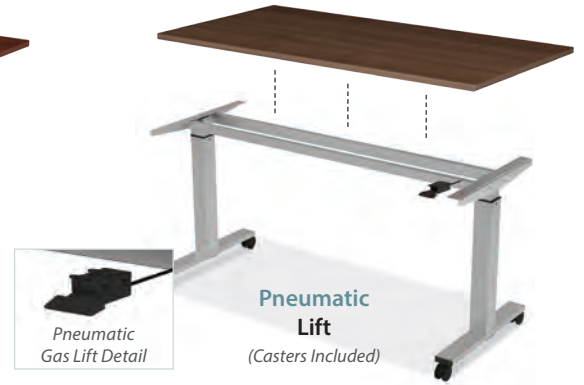

STANDUP STANDING DESKS

Custom Build Your Standing Workstation By Combining Table Tops & Bases

ADJUSTABLE HEIGHT BASES

Eight different options to choose from. See Page 78 for 2-Stage, Single Motor Base.

Laminate Deluxe Casing
For Executive Offices Or When You Would Like To Hide The StandUp Base Frame