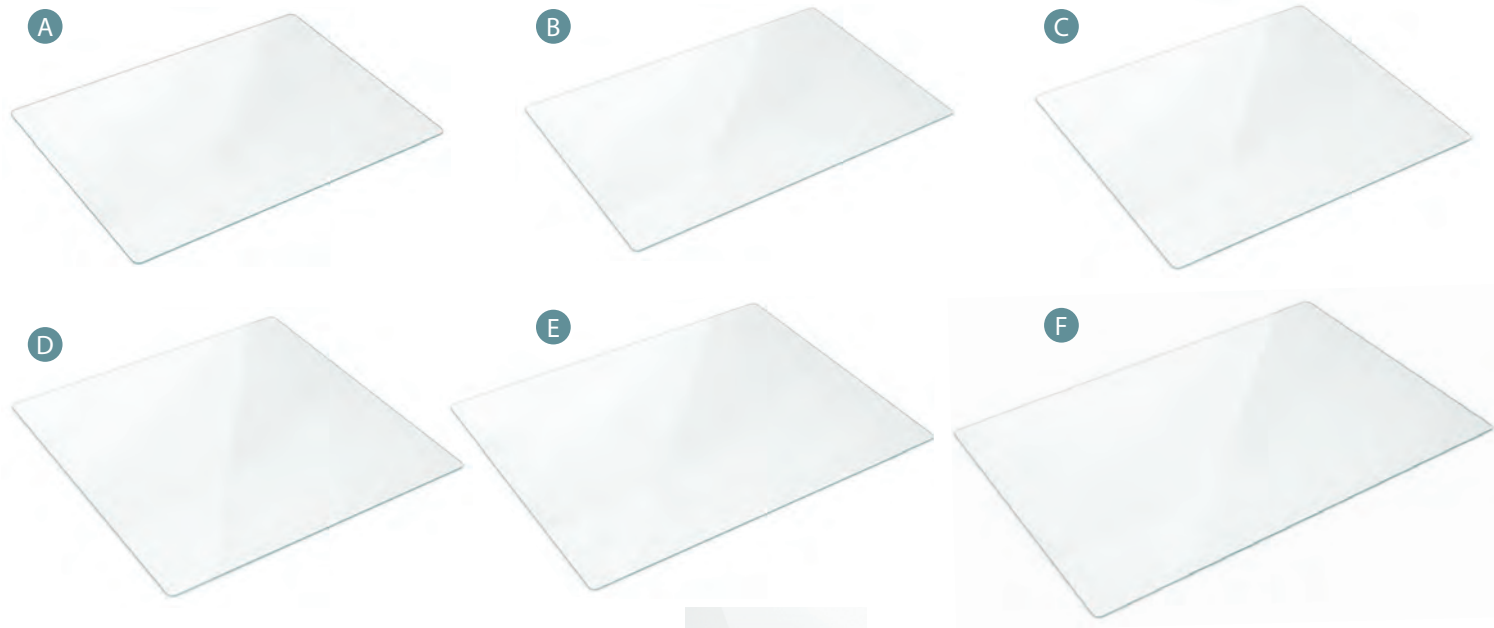

CL Clear Glass