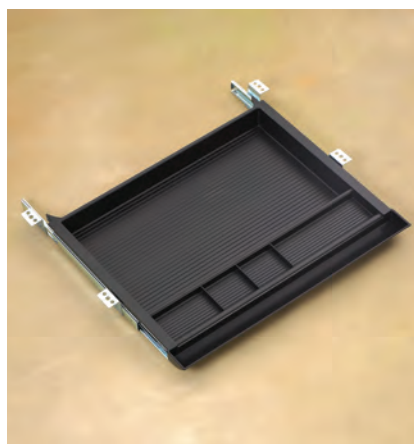

CENTER DRAWER

**Black Center Drawer
CDR1**

21¼"W x 16¼"D x 2"H
List: $143.00

BK Black

*Note: Center drawer is
not compatible with
Unite Leg Bases, Height
Adjustable Leg Bases &
Beveled Leg Bases.*

FEATURES

- Ball-bearing suspension
- Built-in pencil tray
- Low profile design