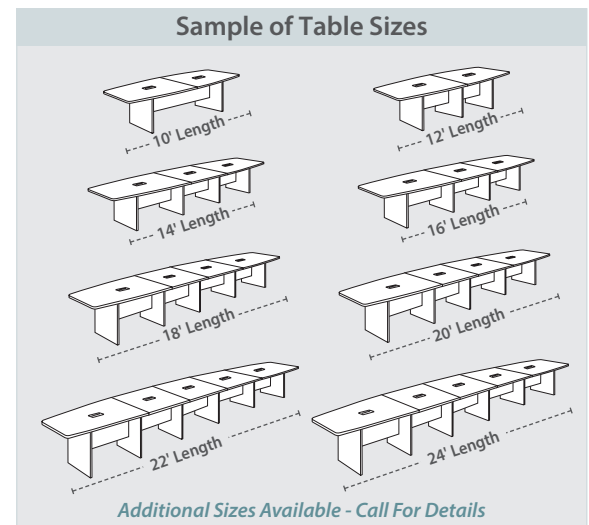

*Pictured (1) PLCB14 - 14'
Boat Shaped Table w/Slab Base*

OPTIONAL POWER

Power Insert PLTBPOWER

Cutout: 9½"W x 4½"D
Overall: 10¾"W x 4¼"D
List: $874.00

Available In SI Silver & BK Black (See page 233 for details)

Note: This product can be shipped by a small package carrier. 📦

(Select SKUs)

(Select SKUs)

(Select SKUs)

(Select SKUs)