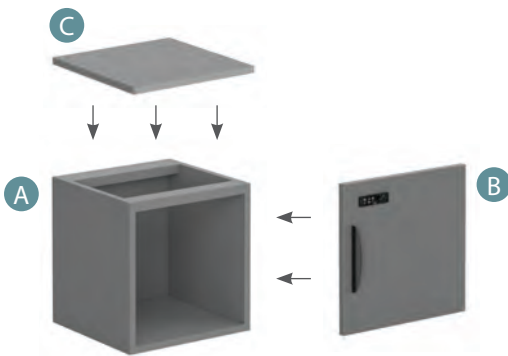

LAMINATE CUBBY

Pictured w/Variant Collection

OPTIONAL MINI LEGS
Straight Metal Mini Legs
PLTSMRLEG
(BK Matte Black & SI Silver)
List Price: $171.00 (Set of 4)

A Square Open Cabinet
PL231 (No Door, No Top)
14⅝"W x 13¾"D x 15"H
List Price: $187.00

B Cabinet Door Set
PL231LD
14⅝"W x ¾"D x 14¾"H
List Price: $217.00

C Laminate Top
PL231T (Top Only)
14⅝"W x ¾"D x 14¾"H
List Price: $67.00

Note: Straight Metal Mini Legs can be shipped by small package carrier