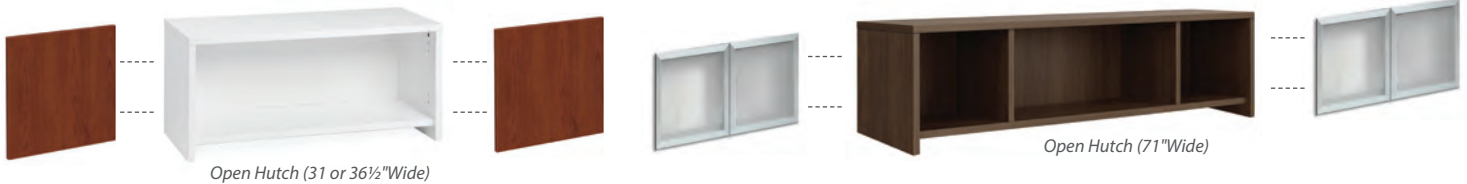

Open Hutch - 31"W
PL209OH

15"D X 17"H
List: $519.00

Note: Doors Not Included.

Open Hutch - 36½"W
PL208OH

15"D X 17"H
List: $562.00

Note: Doors Not Included.

Open Hutch - 71"W
PL2044OH

15"D X 17"H
List: $946.00

Note: Doors Not Included.

Available In *CH* Cherry, *MH* Mahogany, *ES* Espresso, *MA* Maple, *MW* Modern Walnut, *CG* Coastal Gray & *WH* White