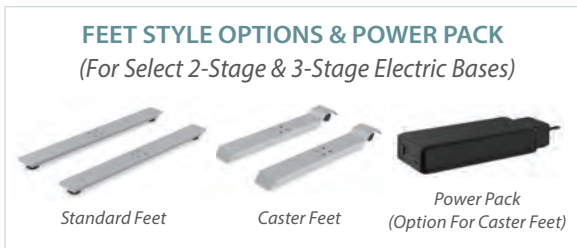

STANDUP STANDING DESKS

Custom Build Your Standing Workstation By Combining Table Tops & Bases

ADJUSTABLE HEIGHT BASES

Eight different options to choose from. See Page 78 for 2-Stage, Single Motor Base.

Laminate Deluxe Casing
For Executive Offices Or When You Would Like To Hide The StandUp Base Frame