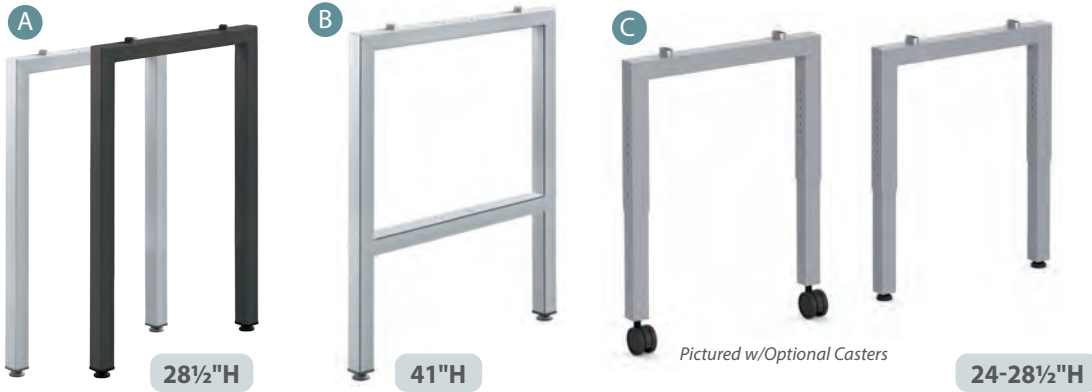

VARIANT

UNITE STYLE BASES

Unite Legs available in two heights: 28½" & 41"H. Also, available with adjustable height base - 24-28½"H.

1. **A Unite Leg Bases - 28½"H**

PLTULEG24	(For 24"D Tops)	$326.00
PLTULEG30	(For 30"D Tops)	$341.00
PLTULEG36	(For 36"D Tops)	$464.00
PLTULEG48	(For (2) 24"D Tops)	$492.00
PLTULEG60	(For (2) 30"D Tops)	$522.00

3. Available In SI Silver, BK Matte Black

1. **B Unite Leg Bases - 41"H**

PLTULEG2441	(For 24"D Tops)	$375.00
PLTULEG3041	(For 30"D Tops)	$384.00
PLTULEG3641	(For 36"D Tops)	$506.00
PLTULEG4841	(For (2) 24"D Tops)	$549.00

3. Available In SI Silver
   Note: 41"H Legs Require Additional PLTADJMDB4872 Adjustable Beam.

1. **C Unite Adjustable Height Leg Bases - 24 - 28½"H**

PLTULEG2485H	(For 24"D Tops)	$362.00 ea.
PLTULEG3085H	(For 30"D Tops)	$436.00 ea.

3. Available In SI Silver, BK Matte Black

DESK RISERS

Desk Riser Are Used When Using Modular Storage.

1. **D Desk Riser**

PLTD2430	(For 24"D & 30"D Tops)	$207.00

3. Available In SI Silver, BK Matte Black
   Note: PLTCBBSINGLE is Included w/Desk Riser
4. **E Low Desk Riser**

PLTLDR2430	$174.00

6. 3¼"H - (For 24"D & 30"D Tops)
   Available In SI Silver, BK Matte Black