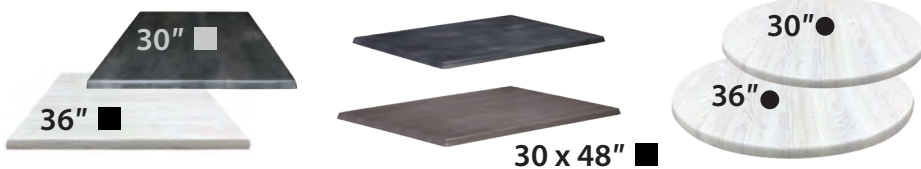

Note: This collection can be shipped by a small package carrier.

Most Items in this collection come fully assembled.

QS = QUICKSHIP