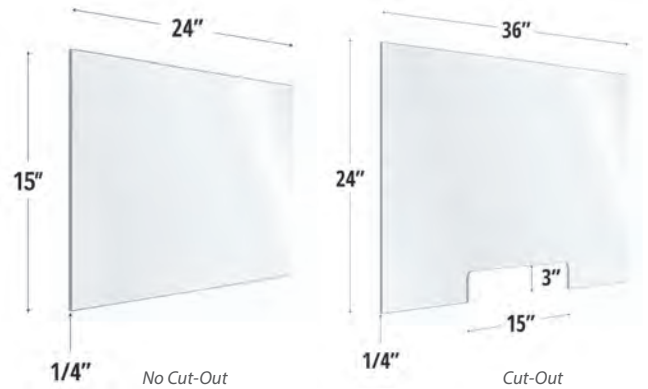

QS = QUICKSHIP

30" Clear Acrylic Shields

- 1/4"D x 30"H (Desk Top Mountable)

QSACRV3024C	24" Wide	$282.00
QSACRV3030C	30" Wide	$335.00
QSACRV3036C	36" Wide	$411.00
QSACRV3042C	42" Wide	$463.00
QSACRV3048C	48" Wide	$513.00
QSACRV3054C	54" Wide	$564.00
QSACRV3060C	60" Wide	$642.00
QSACRV3066C	66" Wide	$693.00
QSACRV3072C	72" Wide	$745.00

Cleaning Instructions:

Acrylic can be safely cleaned and disinfected with most non-abrasive cleaners such as:

- Disinfecting Wipes
- Disinfectant Sprays
- Some Multi-Surface Cleaners (Check Labels)
- Mild Soaps

Check-In Station:

Create a station for testing that is not only portable but can be re-purposed for future use.

CLEAR ACRYLIC SHIELDS W/CUT-OUT

24" Clear Acrylic Shields w/Optional Cut-Out

- 1/4"D x 24"H

QSACRV2424CCO	24" Wide	$319.00
QSACRV2430CCO	30" Wide	$356.00
QSACRV2436CCO	36" Wide	$422.00
QSACRV2442CCO	42" Wide	$448.00
QSACRV2448CCO	48" Wide	$498.00
QSACRV2454CCO	54" Wide	$560.00
QSACRV2460CCO	60" Wide	$601.00
QSACRV2466CCO	66" Wide	$653.00
QSACRV2472CCO	72" Wide	$704.00

30" Clear Acrylic Shields w/Optional Cut-Out

- 1/4"D x 30"H

QSACRV3024CCO	24" Wide	$371.00
QSACRV3030CCO	30" Wide	$422.00
QSACRV3036CCO	36" Wide	$498.00
QSACRV3042CCO	42" Wide	$549.00
QSACRV3048CCO	48" Wide	$601.00
QSACRV3054CCO	54" Wide	$653.00
QSACRV3060CCO	60" Wide	$729.00
QSACRV3066CCO	66" Wide	$780.00
QSACRV3072CCO	72" Wide	$832.00