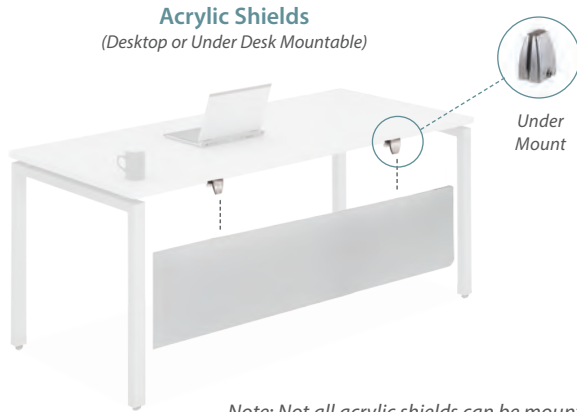

SAFEGUARD BARRIER

SHIELD BRACKETS - FOR FABRIC & ACRYLIC PANELS

Note: Not all acrylic shields can be mounted under desk tops.