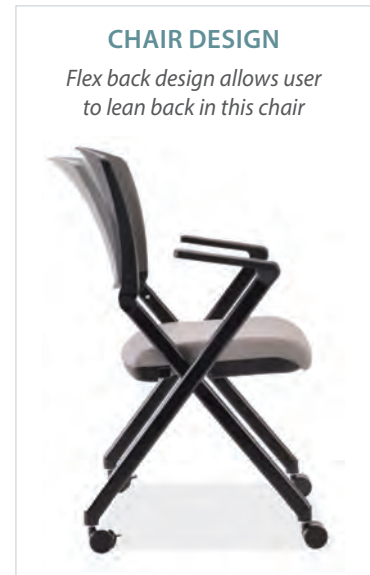

CHAIR DESIGN

Flex back design allows user to lean back in this chair

PERCH

A Armless Nesting Chair w/Casters & Titanium Frame

Overall: 22½"W x 21½"D x 34½"H
Seat: 18½"W x 19"D x 19"H
3274TNSF (Fabric) List: 483.00
3274TNSA (Vinyl) List: $522.00

B Nesting Chair w/Arms, Casters & Titanium Frame

Overall: 24"W x 21½"D x 34½"H
Seat: 18½"W x 19"D x 19"H
3294TNSF (Fabric) List: $524.00
3294TNSA (Vinyl) List: $563.00

BK Black Fabric	NV Navy Blue Fabric
GR Cool Gray Fabric	BL Celestial Blue Fabric