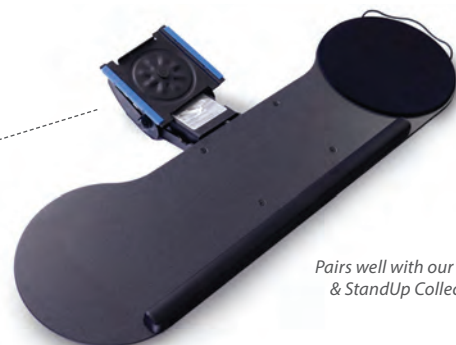

Pairs well with our Variant & StandUp Collections

CPU HOLDER

FEATURES

- Attaches to the underside of the work surface
- 50 lbs. load capacity and made with all steel
- 180 Degree swivel capability
- Height and width adjustable

Universal Under Table Mount CPU Holder PLTASCPUH

Inside Dimensions: 5-8¼"W x 11¼"-20¼"H
Overall Dimensions: 6¾"-10"W x 7½"D x 15-24"H
List: $298.00

BK Black

Note: This product can be shipped by a small package carrier.