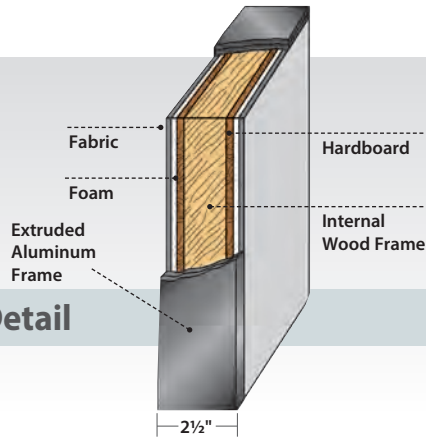

OS PANELS

Explore the endless possibilities of configuring your office space through the use of office partitions, office dividers and panel systems. We do not align ourselves with one exclusive panel manufacturer, but distribute the products of several manufacturers, allowing our sales professionals to offer our customers more options at better pricing. View our gallery of office partitions to see how partitions and panels can transform your office into a functional, practical and stylish environment.

OS Panel Systems

Panel Systems Detail

FEATURES

- Easily create a functional & productive workspace
- Durable, pewter upholstery with a charcoal frame
- Panel systems include cubicle panels
- Ready-to-assemble