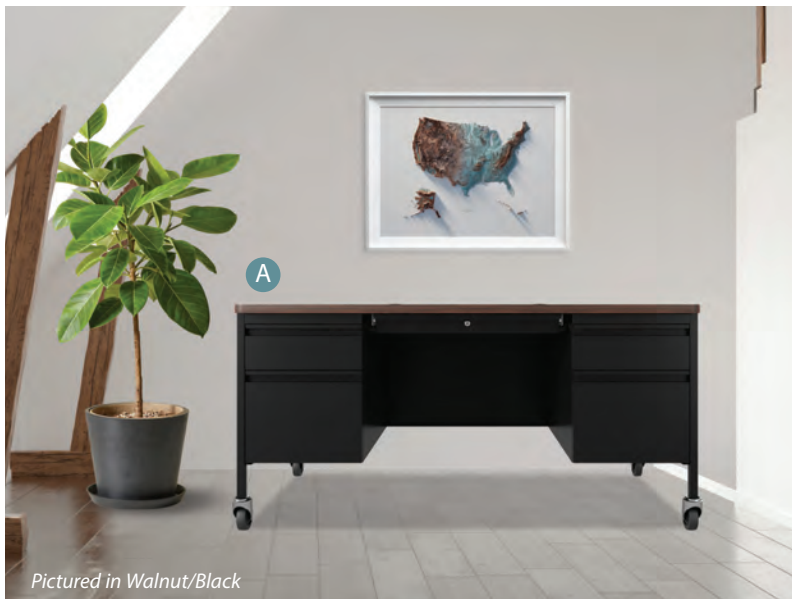

WHITLEY

Pictured in Walnut/Black

A 60"W Mobile Double Pedestal Teacher's Desk

QSOSTDM6030

60"W x 30"D x 29½"H

List: $3,099.00

B 48"W Mobile Single Pedestal Teacher's Desk

QSOSTSM4830

48"W x 30"D x 29½"H

List: $2,550.00

WP
White/Platinum

BW
Walnut/Black

QS = QUICKSHIP

Most Items in this collection come fully assembled.