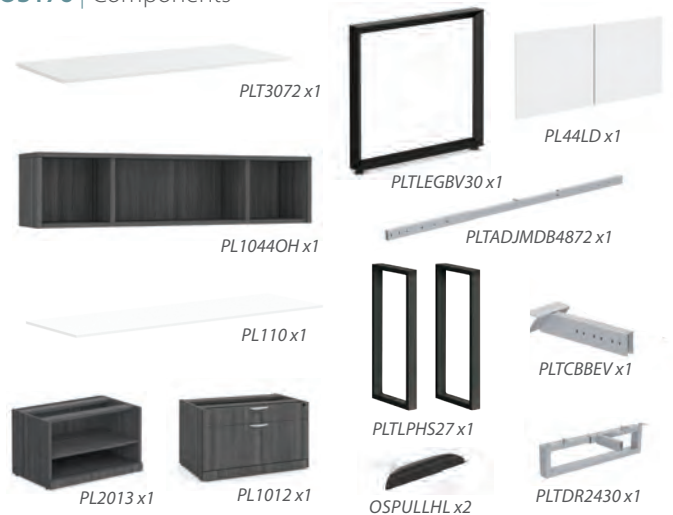

OS176 | Components