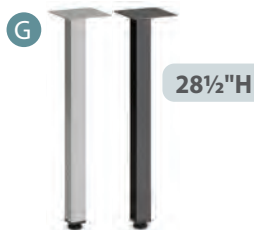

OFFSET SQUARE POST LEG

Offset Post Legs Are Used For 120 Degree Top & Other Freestanding/Training Tables.

1. **G Offset Square Leg**

PLTSQPOSTLEG	List Price: $253.00 ea.

3. Available In SI Silver, BK Matte Black