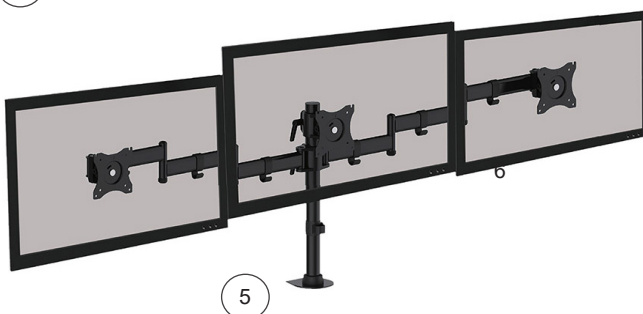

# Kantek

1 Mobile Height Adjustable Sit Stand Desk  
**KAN-STS330B** List Price: \$354.73

- Foot pedal controlled pneumatic mechanism allows for effortless height adjustment from seated to standing use
- Unlimited height adjusts from 29.75" sitting to 44.25" standing; no preset height positions
- Large worksurface 31.5" wide X 22" deep; Groove for phone or tablet, plus cup holder
- Easy to clean melamine surface
- Maximum lift weight capacity 24 pounds
- Solid steel frame with wide base for stability
- Heavy-duty casters for smooth mobility, two locking.

IN STOCK: Black

**\*SPECIAL ORDER:** White

2 Desk Workstation  
**KAN-STS900** List Price: \$721.00

- Transform your desk into a versatile ergonomic "Sit-to-Stand" system for the healthful benefits and productivity of working while standing
- Advanced pneumatic lift system for continual height adjustment up to 20" off the desk
- Fully stable at all height positions
- Sits right on top of your desk; no assembly required
- Large 35 1/2" platform holds two 24" monitors
- Minimal intrusion into the workspace and floor space
- Grommet hole to mount optional monitor arms
- Re-positionable keyboard platform
- Holds up to 35 lbs.

IN STOCK: Black

The "Sit-to-Stand" desktop workstation features a large surface platform and re-positionable keyboard shelf.

## Monitor Arms

- Suitable for monitors up to 27" (up to 18 lbs. each)
- Freely adjusting height for optimal position
- 360° rotation, 180° swivel and 45° tilting
- Fully articulating joints
- Grommet mount and desk clamp included
- Clips for cable management