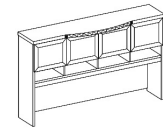

TER-NY3M-5732BT
15"/18" x 72" x 43"h
Hutch w/doors,
cubbies & aluminum
glass doors
List Price: $3,875.00