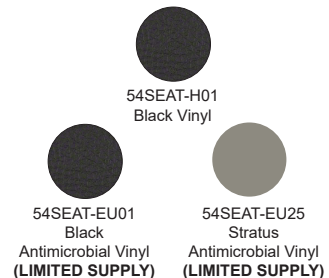

PRM-54SEAT Vinyl Options: