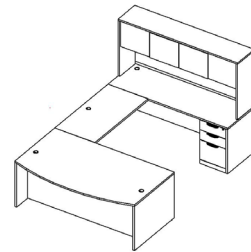

PL189/170/143/144OH/44LD(2)/166 71"w x 113"d
List Price: $3,317.00