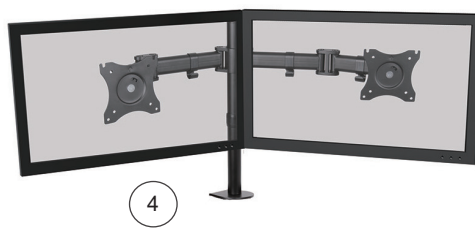

# Kantek

1 Mobile Height Adjustable Sit Stand Desk  
**KAN-STS330B** List Price: \$354.73

- Foot pedal controlled pneumatic mechanism allows for effortless height adjustment from seated to standing use
- Unlimited height adjusts from 29.75" sitting to 44.25" standing; no preset height positions
- Large worksurface 31.5" wide X 22" deep; Groove for phone or tablet, plus cup holder
- Easy to clean melamine surface
- Maximum lift weight capacity 24 pounds
- Solid steel frame with wide base for stability
- Heavy-duty casters for smooth mobility, two locking.

IN STOCK: Black

**\*SPECIAL ORDER:** White

2 Desk Workstation  
**KAN-STS900** List Price: \$721.00

- Transform your desk into a versatile ergonomic "Sit-to-Stand" system for the healthful benefits and productivity of working while standing
- Advanced pneumatic lift system for continual height adjustment up to 20" off the desk
- Fully stable at all height positions
- Sits right on top of your desk; no assembly required
- Large 35 1/2" platform holds two 24" monitors
- Minimal intrusion into the workspace and floor space
- Grommet hole to mount optional monitor arms
- Re-positionable keyboard platform
- Holds up to 35 lbs.

IN STOCK: Black

The "Sit-to-Stand" desktop workstation features a large surface platform and re-positionable keyboard shelf.

## Monitor Arms

- Suitable for monitors up to 27" (up to 18 lbs. each)
- Freely adjusting height for optimal position
- 360° rotation, 180° swivel and 45° tilting
- Fully articulating joints
- Grommet mount and desk clamp included
- Clips for cable management