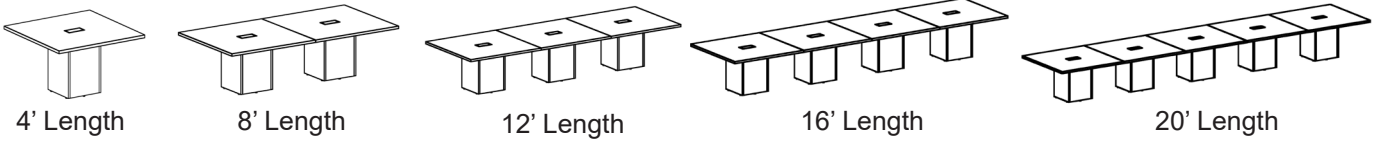

Cube Conference Tables

**PRM-PL139T** Top Only  
 47.24" w x 47.24" d  
 List Price: \$716.00

**PRM-PLCUBE20** Base Only  
 20" w x 20" d x 28" h  
 List Price: \$575.00

SEE PAGE 86 FOR CHAIR SHOWN

Performance Classic Cube-Style Boardroom Tables offer quality, style and functionality, all at an affordable price. These heavy duty conference tables feature attractive and durable laminate surfaces with 3 mil PVC Dura-Edge for superior durability. The Classic style board table features 1.5" thick tops and is offered with modern cube bases. Grommets in table tops allow for wire management and attachment of a power module.