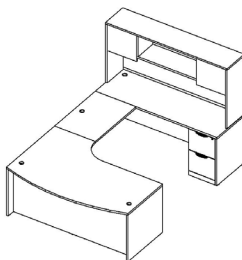

PL177R/193/143/144OH/44LD/166/175 71"w x 107"d
List Price: $4,033.00