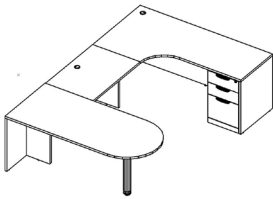

## Additional Typical Configurations for PL Series

---

PL177R/188/182L/166/175 71"w x 114"d  
List Price: \$3,425.00

PL147/170/143/166/MS720 71"w x 108"d  
List Price: \$2,288.00

PL147/193/182L/166/MS720 71"w x 107"d  
List Price: \$2,468.00