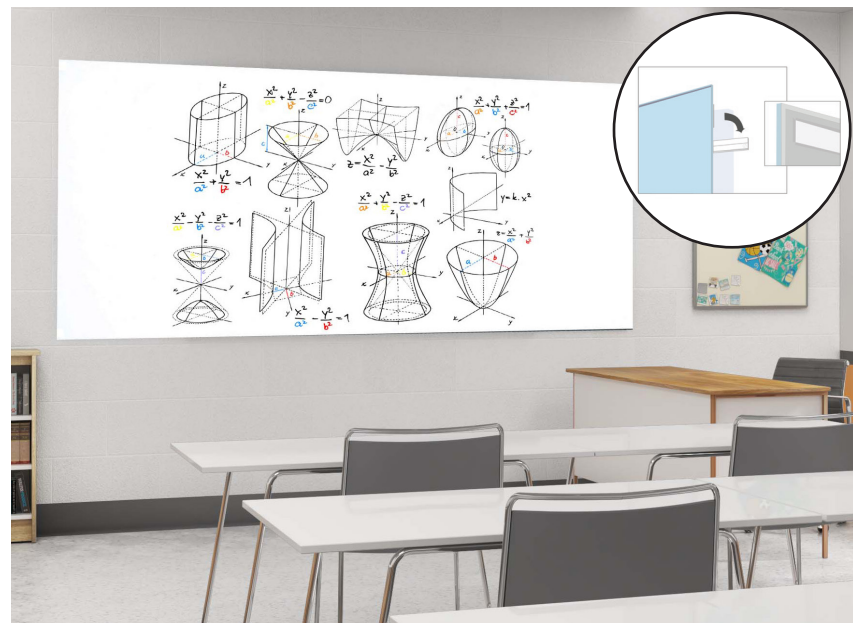

Rare Earth Magnetic Accessory Tray

	List Price
*AAR-RMCT-12 12"	$67.14
*AAR-RMCT-18 18"	$100.71
*AAR-RMCT-24 24"	$131.25

*SPECIAL ORDER