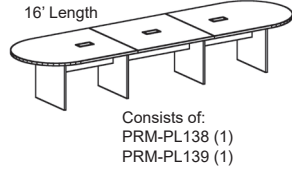

Racetrack Conference Tables with Metal Accent Base

PRM-PL136P2 94.49" w x 43.31" d - (1 pc. top/1 grommet)
List Price: $2,280.00
Consists of:
PRM-PL136T (1)
PRM-PL36MOD1 (1)
PRM-PL36ELPBASE-EP2 (1)

PRM-PL137P2 120" w x 47.24" d - (2 pc. top/2 grommets)
List Price: $3,085.00
Consists of:
PRM-PL137THALF (2)
PRM-PL37MOD1 (1)
PRM-PL36ELPBASE-EP2 (1)

PRM-PL138P2 141.74" w x 47.24" d - (2 pc. top/2 grommets)
List Price: $4,356.00
Consists of:
PRM-PL138THALF (2)
PRM-PL38MOD2 (1)
PRM-PL36ELPBASE-EP2 (1)
PRM-PL389ELPCENT-P1 (1)

Boat-Shape Conference Tables with Metal Accent Base

PRM-PL236P2 94.49" w x 43.31" d - (1 pc. top/1 grommet)
List Price: $2,280.00
Consists of:
PRM-PL236T (1)
PRM-PL36MOD1 (1)
PRM-PL36ELPBASE-EP2 (1)

PRM-PL237P2 120" w x 47.24" d - (2 pc. top/2 grommets)
List Price: $3,085.00
Consists of:
PRM-PL237THALF (2)
PRM-PL37MOD1 (1)
PRM-PL36ELPBASE-EP2 (1)

PRM-PL238P2 141.74" w x 47.24" d - (2 pc. top/2 grommets)
List Price: $4,356.00
Consists of:
PRM-PL238THALF (2)
PRM-PL38MOD2 (1)
PRM-PL36ELPBASE-EP2 (1)
PRM-PL389ELPCENT-P1 (1)