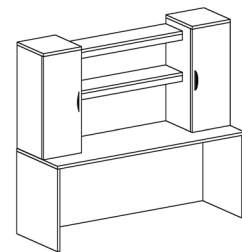

PL143/250OH/250LD/25071SH 71"w x 24"d
List Price: $2,257.00