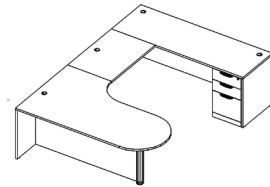

## Additional Typical Configurations for PL Series

---

PL177R/188/182L/166/175 71"w x 114"d  
List Price: \$3,425.00

PL147/170/143/166/MS720 71"w x 108"d  
List Price: \$2,288.00

PL147/193/182L/166/MS720 71"w x 107"d  
List Price: \$2,468.00