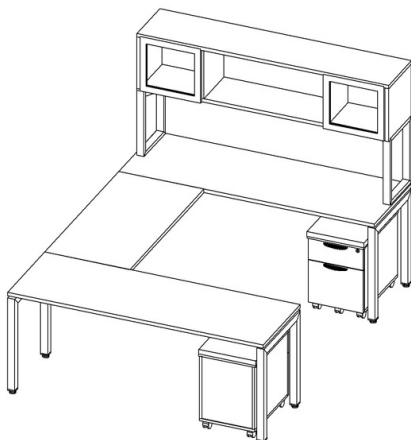

PLT2472(2)/PLT2448/PLTLEGU24(4)/PLTADJMDB4872(2)/PLT-USUPPORT/
PL1044OH/PL44SGD/PLTLPHS20/PL1007(2)/CUSH1623(2)
List Price: $6,507.00