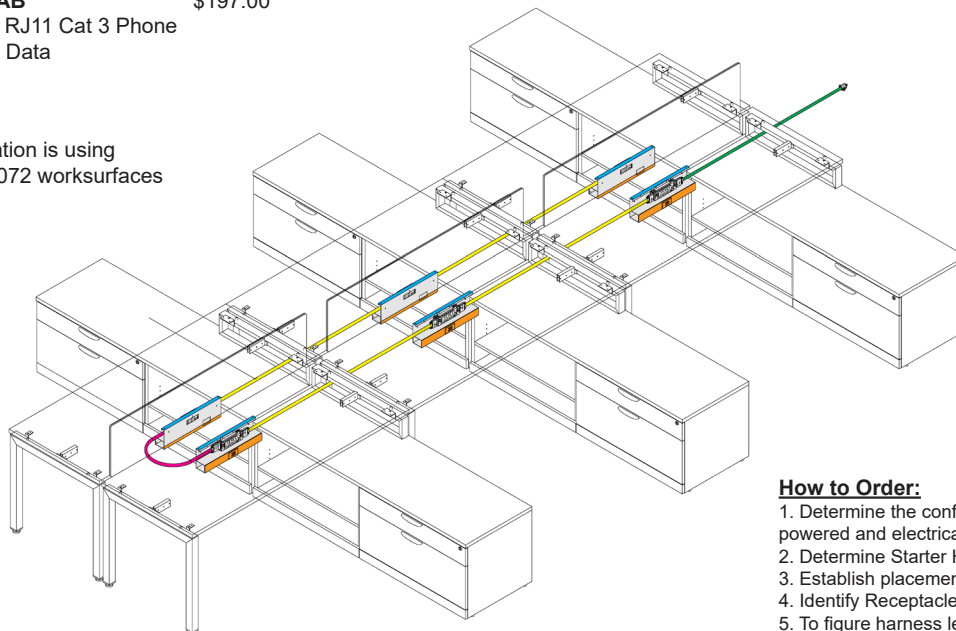

PREMIERA® Elements ECA Series Power
Premiera has partnered with ECA to offer full power integration to all PREMIERA desk series.
Please contact your sales representative for more information or a quote.

Starter Harnesses
PRM-ECA84SB2144
144" Starter Harness 20 AMP
PRM-ECA84SB272
72" Starter Harness 20 AMP

List Price
$478.00

$301.00

Power Block with Receptacles
PRM-ECA84AA
Double-Sided Power Block
PRM-ECA84S1BL150
Receptacle Circuit 1
PRM-ECA84S2BL150
Receptacle Circuit 2
PRM-ECA84S4BL150
Receptacle Circuit 4
PRM-ECA84SIG30R150
Receptacle Isolated Circuit 3
PRM-ECA8SR
Receptacle Remover Tool
PRM-ECA78MB
Mounting Bracket

List Price
$101.00

$31.00

$31.00

$31.00

$36.00

$15.00

$33.00

PRM-ECA78ABL
Blank Telecom Plate
PRM-ECAABLAB
Telecom Plate - RJ11 Cat 3 Phone
and RJ45 Cat 6 Data

List Price
$33.00

$197.00

Illustration is using
PRM-PLT3072 worksurfaces

1. Consists of:
2. PRM-ECA84AA (6) Power Block
   - PRM-PLT-PC18-BK (6) Metal Channel
   - PRM-ECA84FF64 (4) 64" Harness
   - PRM-ECA84FF23 (1) 23" Harness
   - PRM-ECA84SB272 (1) 72" Starter Harness

Harnesses
PRM-ECA84FF23
23" Harness
PRM-ECA84FF29
29" Harness
PRM-ECA84FF35
35" Harness
PRM-ECA84FF41
41" Harness
PRM-ECA84FF47
47" Harness
PRM-ECA84FF53
53" Harness
PRM-ECA84FF59
59" Harness
PRM-ECA84FF64
64" Harness
PRM-ECA84FF71
71" Harness

List Price
$211.00

$227.00

$239.00

$263.00

$270.00

$286.00

$301.00

$317.00

$330.00

Wire Management
PRM-CMS03 Silver $103.00
Wire management snake
PRM-PLTWTS18-BK $73.00
18" single cord management tray
PRM-PLTWTS24-BK $113.00
24" single cord management tray
PRM-PLT-PC18-BK $93.00
18" power trough

How to Order:

1. Determine the configurations that need powered and electrical load requirements.
2. Determine Starter Harness length and location.
3. Establish placement of Power Blocks.
4. Identify Receptacles per Power Block.
5. To figure harness length, take the center of the item where the Power Blocks are to be placed plus the length of any items the harness needs to pass under subtract 7" and use the next larger size harness, unless measurement is exactly the size of a harness.
6. Determine needed accessories.