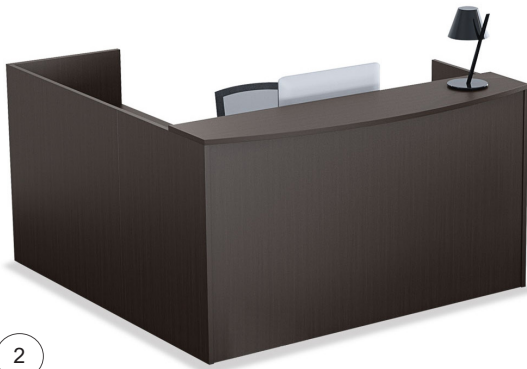

2

Image 2 Workstation:

- PRM-PL169NTT (1) 71" x 30" Reception Desk Shell
- PRM-PL169TT (1) Transaction Top
- PRM-PL180 (1) 42" x 24" Reception Return Shell

TOTAL LIST: $1,523.00