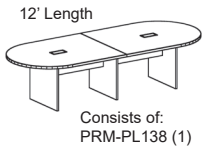

Racetrack Conference Tables with Metal Accent Base

PRM-PL136P2 94.49" w x 43.31" d - (1 pc. top/1 grommet)
List Price: $2,280.00
Consists of:
PRM-PL136T (1)
PRM-PL36MOD1 (1)
PRM-PL36ELPBASE-EP2 (1)

PRM-PL137P2 120" w x 47.24" d - (2 pc. top/2 grommets)
List Price: $3,085.00
Consists of:
PRM-PL137THALF (2)
PRM-PL37MOD1 (1)
PRM-PL36ELPBASE-EP2 (1)

PRM-PL138P2 141.74" w x 47.24" d - (2 pc. top/2 grommets)
List Price: $4,356.00
Consists of:
PRM-PL138THALF (2)
PRM-PL38MOD2 (1)
PRM-PL36ELPBASE-EP2 (1)
PRM-PL389ELPCENT-P1 (1)

Boat-Shape Conference Tables with Metal Accent Base

PRM-PL236P2 94.49" w x 43.31" d - (1 pc. top/1 grommet)
List Price: $2,280.00
Consists of:
PRM-PL236T (1)
PRM-PL36MOD1 (1)
PRM-PL36ELPBASE-EP2 (1)

PRM-PL237P2 120" w x 47.24" d - (2 pc. top/2 grommets)
List Price: $3,085.00
Consists of:
PRM-PL237THALF (2)
PRM-PL37MOD1 (1)
PRM-PL36ELPBASE-EP2 (1)

PRM-PL238P2 141.74" w x 47.24" d - (2 pc. top/2 grommets)
List Price: $4,356.00
Consists of:
PRM-PL238THALF (2)
PRM-PL38MOD2 (1)
PRM-PL36ELPBASE-EP2 (1)
PRM-PL389ELPCENT-P1 (1)