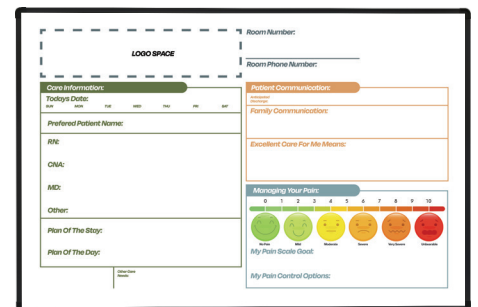

H01-Medical Board

Silver Model #
EDSS1824()
EDSS2436()
EDSS3648()
EDSS4872()
EDSS4896()

Black Model #
EDSB1824()
EDSB2436()
EDSB3648()
EDSB4872()
EDSB4896()

Size
18" x 24"
24" x 36"
36" x 48"
48" x 72"
48" x 96"

List Price
$128.58
$253.50
$508.22
$1,004.18
$1,377.69

Specify template at the end of the model number
Example: EDSS4872M01