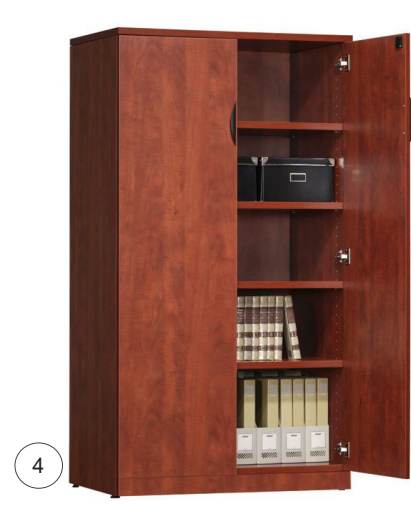

1

2

3

4

5

6

7

8

1 Wardrobe/File/Storage Unit
PRM-PL207
24" w x 24" d x 66" h
List Price: $2,270.00

2 Personal Wardrobe Cabinet
PRM-PL150
18" w x 24" d x 66" h
Reversible door, 1 fixed shelf,
3 adjustable shelves, lock, and hanger bar.
List Price: $1,203.00

3 Personal Wardrobe Cabinet - Shown with Glass Door
PRM-PL150
18" w x 24" d x 66" h
Reversible door, 1 fixed shelf,
3 adjustable shelves, lock, and hanger bar.
List Price: $1,203.00
PRM-PL150/151SGD (PL150 1 needed)
Glass door with silver frame.
List Price: $450.00

4 Storage Cabinet
PRM-PL151
36" w x 22" d x 66" h
4 adjustable shelves
List Price: $1,569.00
PRM-PL150/151SGD (PL151 2 needed)
Glass door with silver frame.
Two doors (not shown) are needed for PRM-PL151
List Price: $450.00

5 Storage Cabinet
PRM-PL113
35.5" w x 22" d x 29" h - 1 adjustable shelf
List Price: $657.00

6 Storage Cabinet
PRM-PL113
35.5" w x 22" d x 29" h - 1 adjustable shelf
List Price: $657.00

Open Hutch
PRM-PL153
36" w x 14" d x 36" h
List Price: $550.00

7 Storage Cabinet
PRM-PL152
35.5" w x 22" d x 36" h - 2 adjustable shelves
List Price: $950.00

Optional Glass Doors (PL152 1 needed)
PRM-PL152SGD (not shown)
List Price: $737.00

8 Storage Cabinet
PRM-PL152
35.5" w x 22" d x 36" h - 2 adjustable shelves
List Price: $950.00
2 Dr. Lateral File
PRM-PL112
35.5" w x 22" d x 29.53" h
List Price: $1,130.00

9 Buffet Drawer/Storage Cabinet
PRM-PL172*
35.5" w x 22" d x 36" h - 1 adj shelf
List Price: $1,536.00

*Available in Aspen, Newport Gray, Silver Birch and Walnut ONLY