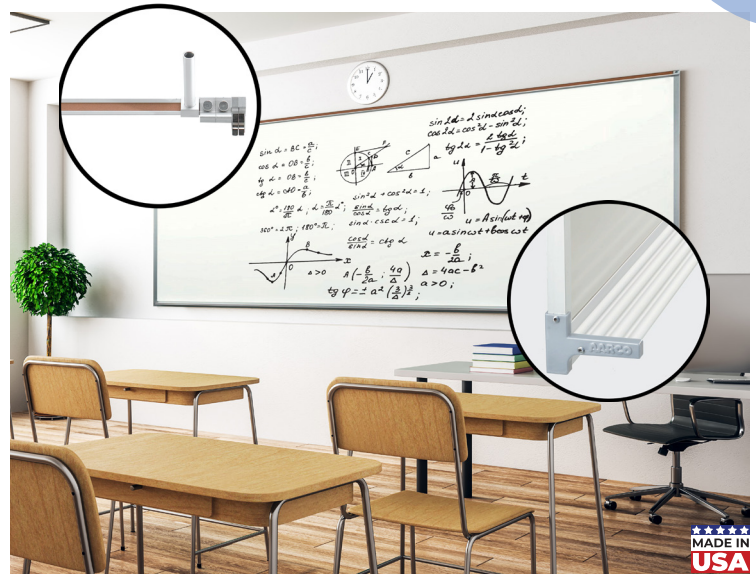

AARCO 120 Series Markerboards

Aarco's high performance writing surfaces are the premier solution for classrooms or offices alike. We guarantee our magnetic porcelain surface for 50 years against cracking, fading, or ghosting. All boards feature satin silver trim, 1" maprail accessory, and full length marker tray for convenience. So don't settle for anything less than the best!

AARCO 120 Series Markerboards		List Price
AAR-120A-34M	36" x 48"	$389.71
AAR-120A-44M	48" x 48"	$519.00
AAR-120A-46M	48" x 72"	$584.56
AAR-120A-48M	48" x 96"	$762.31
AAR-120A-410M	48" x 120"	$908.44
AAR-120A-412M	48" x 144"	$1,008.90