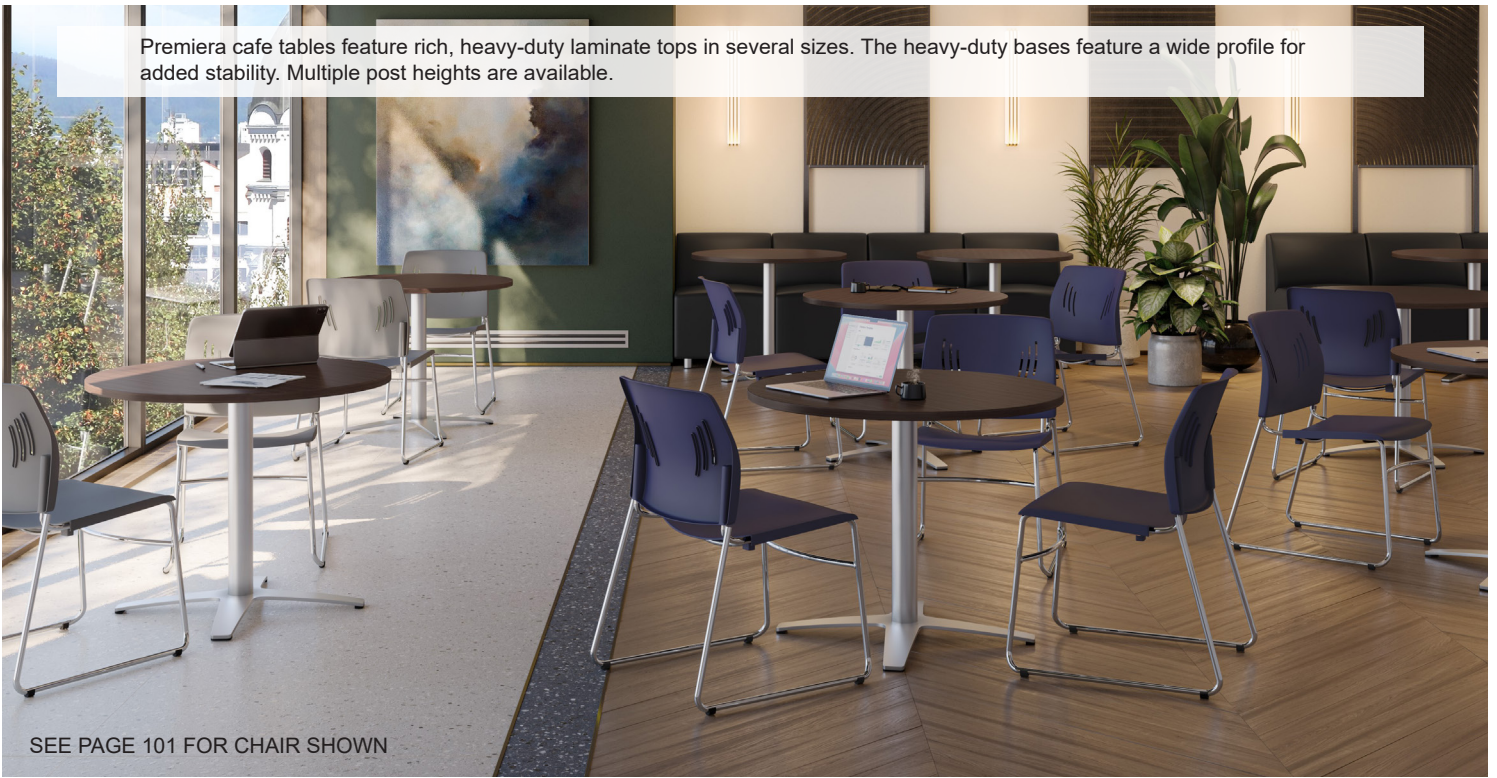

Premiera cafe tables feature rich, heavy-duty laminate tops in several sizes. The heavy-duty bases feature a wide profile for added stability. Multiple post heights are available.

SEE PAGE 101 FOR CHAIR SHOWN

Table Tops

PRM-PLT30R 30" round
List Price: $255.00

PRM-PLT36R (W) 36" round
List Price: $285.00

PRM-PLT42R 42" round
List Price: $325.00

PRM-PLT48R 48" round
List Price: $400.00

PRM-PLT36S 36" square
List Price: $285.00

IN STOCK: Aspen / Cherry / Mocha / Newport Gray / Silver Birch / Walnut / White (W)

Brushed Steel Table X Bases

PRM-PLTXBPOST19BRU
(19" Post Only) For use w/ tops up to 36"
List Price: $195.00

PRM-PLTXBPOST28BRU
(28" Post Only) For use w/ tops up to 48"
List Price: $221.00

PRM-PLTXBPOST41BRU
(41" Post Only) For use w/ 30" and 36" round tops
List Price: $315.00

PRM-PLTXBASE23BRU
(X Base Only - Post ordered separately)
23" Spread for 30" tops
List Price: $560.00

PRM-PLTXBASE30BRU
(X Base Only - Post ordered separately)
30" Spread for use with tops up to 48"
List Price: $749.00