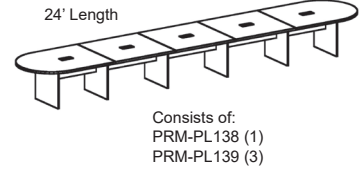

## In Stock Finish Options

47.24" w x 47.24" d Table Extender

**PRM-PL139**

47.24" w x 47.24" d Table Extender

List Price: \$1,217.00

\*\*Start with a 10' or 12' Table and add the 4' Table Extender to create tables to fit your needs. The PL139 can be used with Racetrack or Boat-Shape tables.