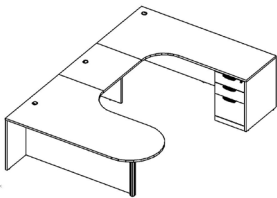

PL133R/188/182L/166/MS725 71"w x 108"d
List Price: $2,938.00