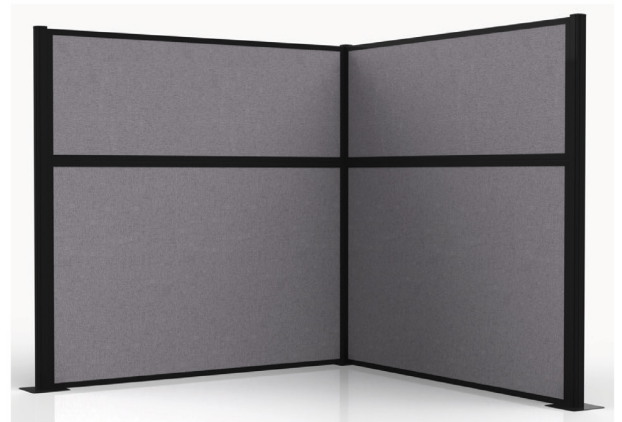

- Lightweight yet, sturdy black aluminum frame
- Optional window customization
- Available in Corner, Single and Double configurations
- Tackable fabric options for display purposes
- Easy, No-Tool Assembly