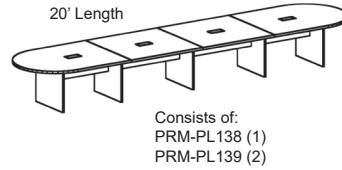

Racetrack Conference Tables with Metal Accent Base

PRM-PL136P2 94.49" w x 43.31" d - (1 pc. top/1 grommet)
List Price: $2,280.00
Consists of:
PRM-PL136T (1)
PRM-PL36MOD1 (1)
PRM-PL36ELPBASE-EP2 (1)

PRM-PL137P2 120" w x 47.24" d - (2 pc. top/2 grommets)
List Price: $3,085.00
Consists of:
PRM-PL137THALF (2)
PRM-PL37MOD1 (1)
PRM-PL36ELPBASE-EP2 (1)

PRM-PL138P2 141.74" w x 47.24" d - (2 pc. top/2 grommets)
List Price: $4,356.00
Consists of:
PRM-PL138THALF (2)
PRM-PL38MOD2 (1)
PRM-PL36ELPBASE-EP2 (1)
PRM-PL389ELPCENT-P1 (1)

Boat-Shape Conference Tables with Metal Accent Base

PRM-PL236P2 94.49" w x 43.31" d - (1 pc. top/1 grommet)
List Price: $2,280.00
Consists of:
PRM-PL236T (1)
PRM-PL36MOD1 (1)
PRM-PL36ELPBASE-EP2 (1)

PRM-PL237P2 120" w x 47.24" d - (2 pc. top/2 grommets)
List Price: $3,085.00
Consists of:
PRM-PL237THALF (2)
PRM-PL37MOD1 (1)
PRM-PL36ELPBASE-EP2 (1)

PRM-PL238P2 141.74" w x 47.24" d - (2 pc. top/2 grommets)
List Price: $4,356.00
Consists of:
PRM-PL238THALF (2)
PRM-PL38MOD2 (1)
PRM-PL36ELPBASE-EP2 (1)
PRM-PL389ELPCENT-P1 (1)