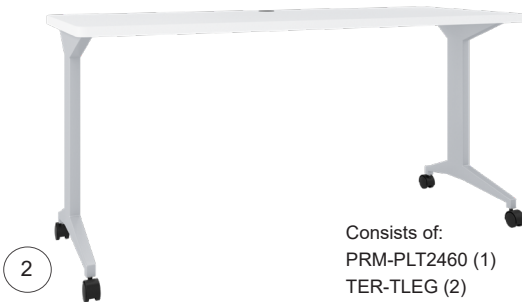

- A modern desk design ideal for educational offices and classrooms. ●
- The T-leg creates a modern design while also making the desk easy to re-arrange. ●

1

- 1 **Mobile Teacher's Desk**  
24" x 60" Rectangular Top  
**PRM-PLT2460** List Price \$367.00
- 30" Acrylic Modesty Panel  
**PRM-PLTAP1530S** \$229.00
- Brackets for Modesty Panel (Black or Silver)  
**PRM-PLTSDTM (Pair)** \$81.00
- Field Installable Grommet (Black or Silver)  
**PRM-GROMMET-60MM** \$28.00
- Mobile Pedestal (Arctic Silver)  
**TER-BBF23** \$695.00
- Legs (Arctic Silver)  
**TER-TLEG** (sold each) \$526.00