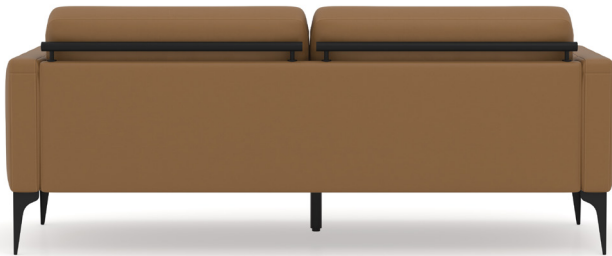

Sofa
PRM-281433-PU
79.13"w x 31.5"d x 30.31"h
Seat - 68.5"w x 20.47"d x 16.54"h
List Price: $2,700.00

Chair
PRM-281431-PU
34.65"w x 31.5"d x 30.31"h
Seat - 24.02"w x 20.47"d x 16.54"h
List Price: $1,770.00

IN STOCK: Saddle Vinyl / Black Metal Legs
Black Vinyl / Black Metal Legs