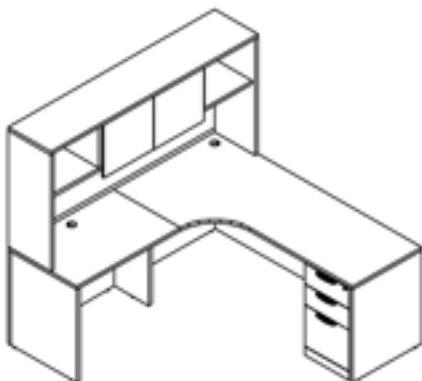

PL182L/192/144OH/44LD/166 71”w x 71”d
List Price: $2,779.00