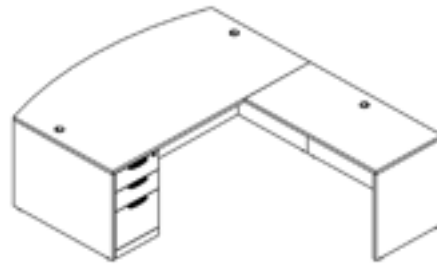

PL189/145/166 71”w x 89”d
List Price: $2,076.00