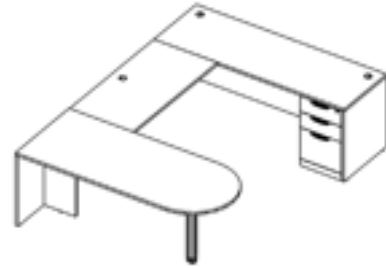

PL147/170/143/166/MS720 71”w x 108”d
List Price: $2,425.00