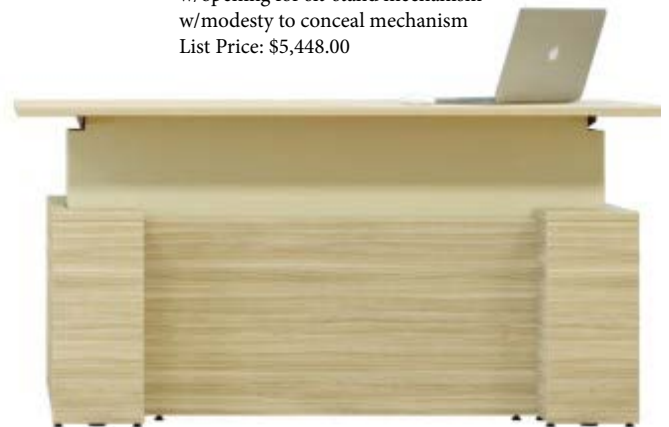

## TER-3MLEV-1602

30" d x 72" w x 26/46" h  
 Sit-Stand Desk  
 w/opening for sit-stand mechanism  
 w/modesty to conceal mechanism  
 List Price: \$5,448.00