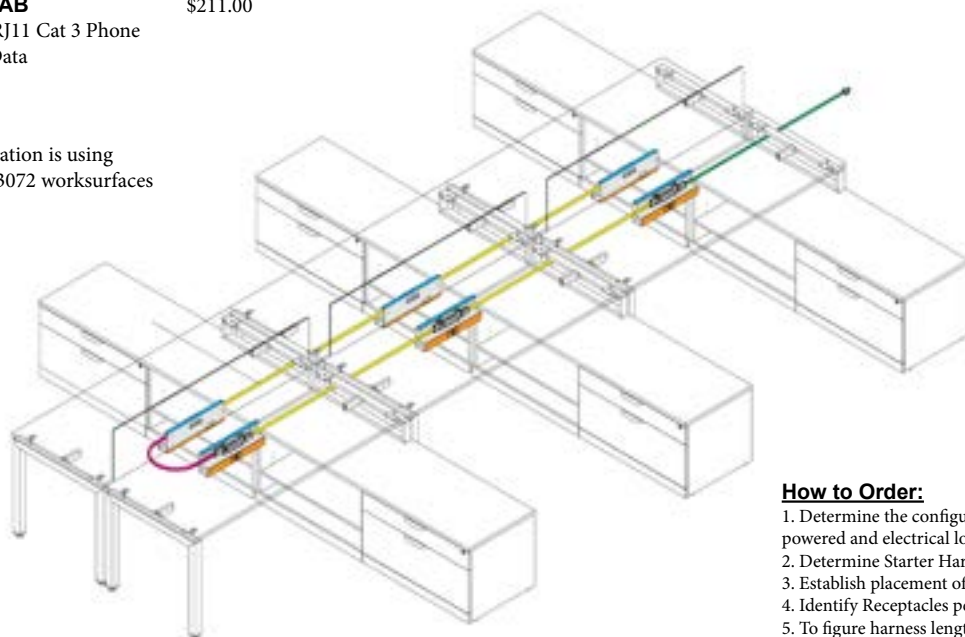

PREMIERA Elements ECA Series Power
Premiera has partnered with ECA to offer full power integration to all PREMIERA desk series.
Please contact your sales representative for more information or a quote.

Starter Harnesses

- **PRM-ECA84SB2144**
  144" Starter Harness 20 AMP
- **PRM-ECA84SB272**
  72" Starter Harness 20 AMP

List
Price

- $512.00
- $323.00

Power Block with Receptacles

- **PRM-ECA84AA**
  Double-Sided Power Block
- **PRM-ECA84S1BL150**
  Receptacle Circuit 1
- **PRM-ECA84S2BL150**
  Receptacle Circuit 2
- **PRM-ECA84S4BL150**
  Receptacle Circuit 4
- **PRM-ECA84SIG30R150**
  Receptacle Isolated Circuit 3
- **PRM-ECA8SR**
  Receptacle Remover Tool
- **PRM-ECA78MB**
  Mounting Bracket

- $109.00
- $34.00
- $34.00
- $34.00
- $39.00
- $17.00
- $36.00

- **PRM-ECA78ABL**
  Blank Telecom Plate
- **PRM-ECAABLAB**
  Telecom Plate - RJ11 Cat 3 Phone
  and RJ45 Cat 6 Data

- $36.00
- $211.00

Illustration is using
PRM-PLT3072 worksurfaces

1. Consists of:
2. PRM-ECA84AA (6)
   - PRM-PLT-PC18-BK (6)
   - PRM-ECA84FF64 (4)
   - PRM-ECA84FF23 (1)
   - PRM-ECA84SB272 (1)

- Power Block
- Metal Channel
- 64" Harness
- 23" Harness
- 72" Starter Harness

Harnesses

- **PRM-ECA84FF23**
  23" Harness
- **PRM-ECA84FF29**
  29" Harness
- **PRM-ECA84FF35**
  35" Harness
- **PRM-ECA84FF41**
  41" Harness
- **PRM-ECA84FF47**
  47" Harness
- **PRM-ECA84FF53**
  53" Harness
- **PRM-ECA84FF59**
  59" Harness
- **PRM-ECA84FF64**
  64" Harness
- **PRM-ECA84FF71**
  71" Harness

List
Price

- $226.00
- $243.00
- $256.00
- $282.00
- $289.00
- $307.00
- $323.00
- $340.00
- $354.00

Wire Management

- **PRM-CMS03** Silver $111.00
  Wire management snake
- **PRM-PLTWTS18-BK** $73.00
  18" single cord management tray
- **PRM-PLTWTS24-BK** $110.00
  24" single cord management tray
- **PRM-PLT-PC18-BK** $100.00
  18" power trough

How to Order:

1. Determine the configurations that need powered and electrical load requirements.
2. Determine Starter Harness length and location.
3. Establish placement of Power Blocks.
4. Identify Receptacles per Power Block.
5. To figure harness length, take the center of the item where the Power Blocks are to be placed plus the length of any items the harness needs to pass under subtract 7" and use the next larger size harness, unless measurement is exactly the size of a harness.
6. Determine needed accessories.