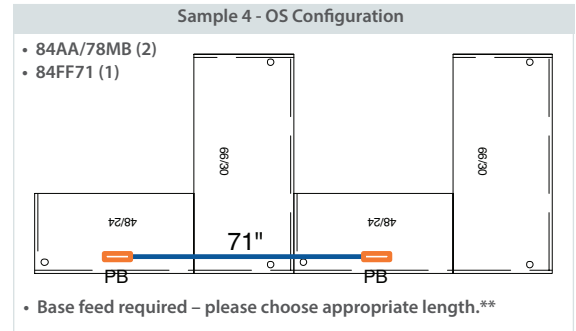

MODULAR ELECTRIC SYSTEMS

How To Order:

1. Determine the configurations that need powered and electrical load requirements.
2. Choose **Base Feed**.**
3. Establish placement of **Power Blocks**.
4. Identify **Receptacles** per power block.
5. To figure harness length, take the center of the item, where the power blocks are to be placed, plus the length of any items the harness needs to pass under. Subtract 7" and use the next larger size harness, unless measurement is exactly the size of a harness.

For Example:

Sample #1- The power blocks are centered in the 42" returns, so half the return size is 21" for each return (21" + 21") plus 30" depth of the peninsula, minus 7".
 $(21" + 21" + 30" - 7" = 65"$ harness length)
6. Determine needed accessories

ADDITIONAL PRODUCTS

BASE FEED

Note: 8 Wire, 4 Circuit System. Must be hardwired by a Licensed Electrician.

HARNESS

POWER BLOCK 84A/78MB*

84S1BL150, 84S2BL150, 84S4BL150

Power Block Does Not Include The Receptacles Pictured.

Block Is Two Sided. Mounting Bracket Included.

CHANNEL & DATA JACK

Metal J Channel
OSTPC18
(BK Black)

- Under Table Mountable
- Accommodates Modular Electric System Items

Data Jack
(For OSTPC18)
ABLAB
(BK Black)

84SB272	72" Multi Circuit Hardwire Whip	$327.00
QS8420AP1	72" Single Circuit Whip w/20 AMP Plug	$490.00
QS84SB2144	12' Base Feed (Extra Long)	$520.00
QSABLAB	Data Jack - RJ11 Cat 3 Phone & RJ45 Cat 6 Data (Use with PLTPC18)	$214.00
84AA/78MB	Power Block*	$111.00
84S1BL150	Receptacle 1	$34.00
84S2BL150	Receptacle 2	$34.00
84S4BL150	Receptacle 4	$34.00
84SIGOR150	Isolated Receptacle 3***	$39.00
QS8SR	Receptacle Removal Tool	$16.00
OSTPC18	Metal Channel (Under Table Mount)	$101.00

*Mounting bracket included.

**Base feed required.

***Isolated receptacles are to protect electronic equipment from electromagnetic noise.

Note: In Some Configurations The Power Block Will Not Be Centered.

Can Be Retrofitted Into New & Existing Furniture