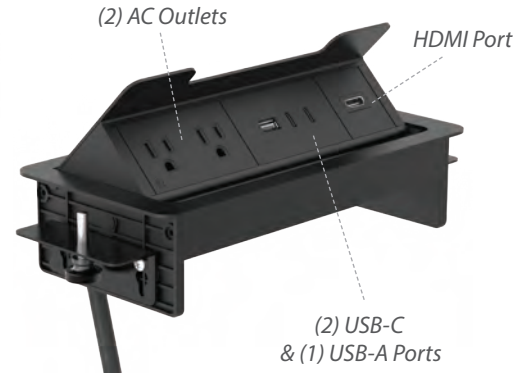

NEW! POWER INSERT

FEATURES

- (2) AC plugs
- (1) USB-A & (2) USB-C 65W charging ports
- 10' HDMI Cord; Capable of supporting 4K & 8K
- 6' Power cord included

**Popup Power Insert
OSAC4012**

List: $950.00

Note: OSAC4012 can be shipped by small package carrier. 📦

OS POWER MODULE

FEATURES

- (3) AC outlets
- (1) USB-A & (1) USB-C
- Comes with C-Clamp & undermount brackets
- 6' Power cord included