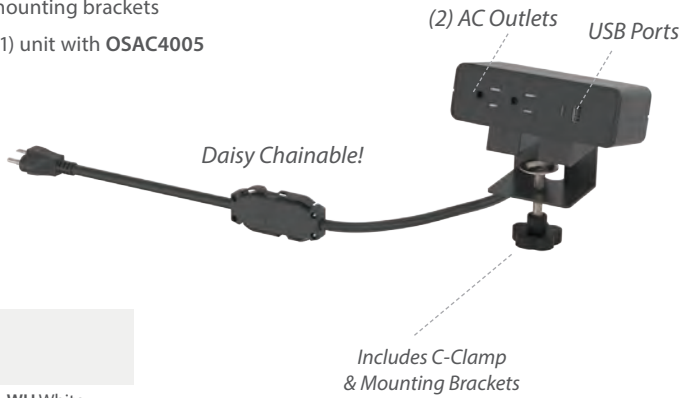

OS POWER MODULE

FEATURES

- (2) AC outlets
- (1) USB-A & (1) USB-C
- Comes with C-Clamp mounting brackets
- Daisy chainable up to (1) unit with OSAC4005
- 6' Power cord included

**Power Module
OSAC4004**
5½"W x 2¼"D x 3⅜"H
List: $500.00

Note: OSAC4004 can be shipped by small package carrier. 📦