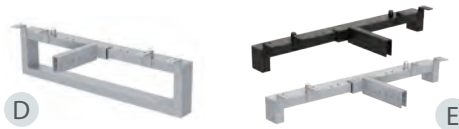

OSTDR2430	(For 24"D & 30"D Tops)	\$225.00
------------------	------------------------	----------

Available in BK Matte Black or SI Silver

Note: OSTCBBSSINGLE is included with the desk riser.

E Low Desk Riser - 3¼"H

OSTLDR2430	(For 24"D & 30"D Tops)	\$189.00
-------------------	------------------------	----------

Available in BK Matte Black or SI Silver

28½"H

BEVELED STYLE LEG BASES

F Beveled Leg Bases - 28½"H

OSTLEGBV24	(For 24"D Tops)	\$487.00
OSTLEGBV30	(For 30"D Tops)	\$545.00
OSTLEGBV36	(For 36"D Tops)	\$681.00
OSTLEGBV48	(For (2) 24"D Tops)	\$816.00
OSTLEGBV60	(For (2) 30"D Tops)	\$899.00