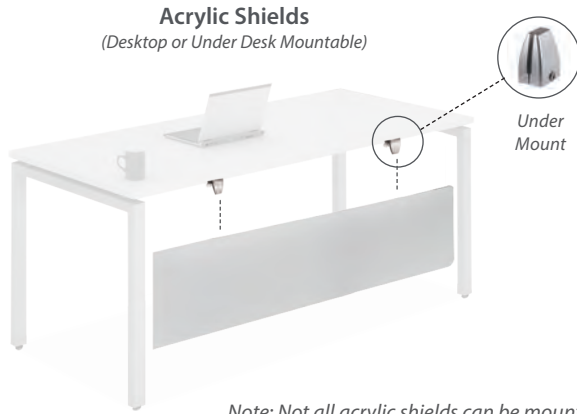

SAFEGUARD BARRIER

SHIELD BRACKETS - FOR FABRIC & ACRYLIC PANELS

Note: Not all acrylic shields can be mounted under desk tops.