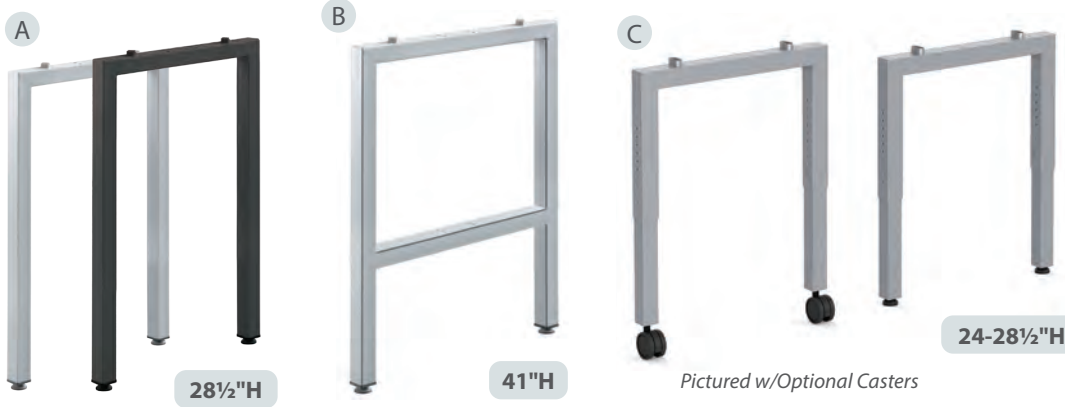

BK Matte Black SI Silver

Oblique Wood Leg Base Finishes

CG Coastal Gray MW Modern Walnut

VARIANT Desking & Benching

UNITE STYLE BASES

Unite Legs available in two heights: 28½" & 41"H. Also, available with an adjustable height base - 24-28½"H.