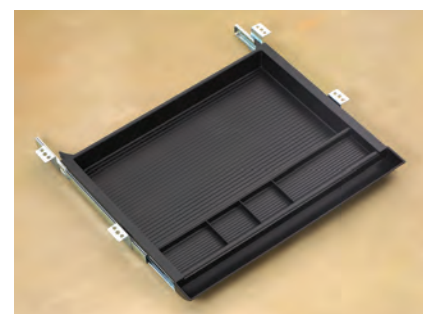

BK Black

CENTER DRAWER

Black Center Drawer CDR1

21¼"W x 16¼"D x 2"H
List: \$156.00

BK Black

Note: Center drawer is not compatible with Unite Leg Bases, Height Adjustable Leg Bases & Beveled Leg Bases.

Note: CDR1 can be shipped by small package carrier. 