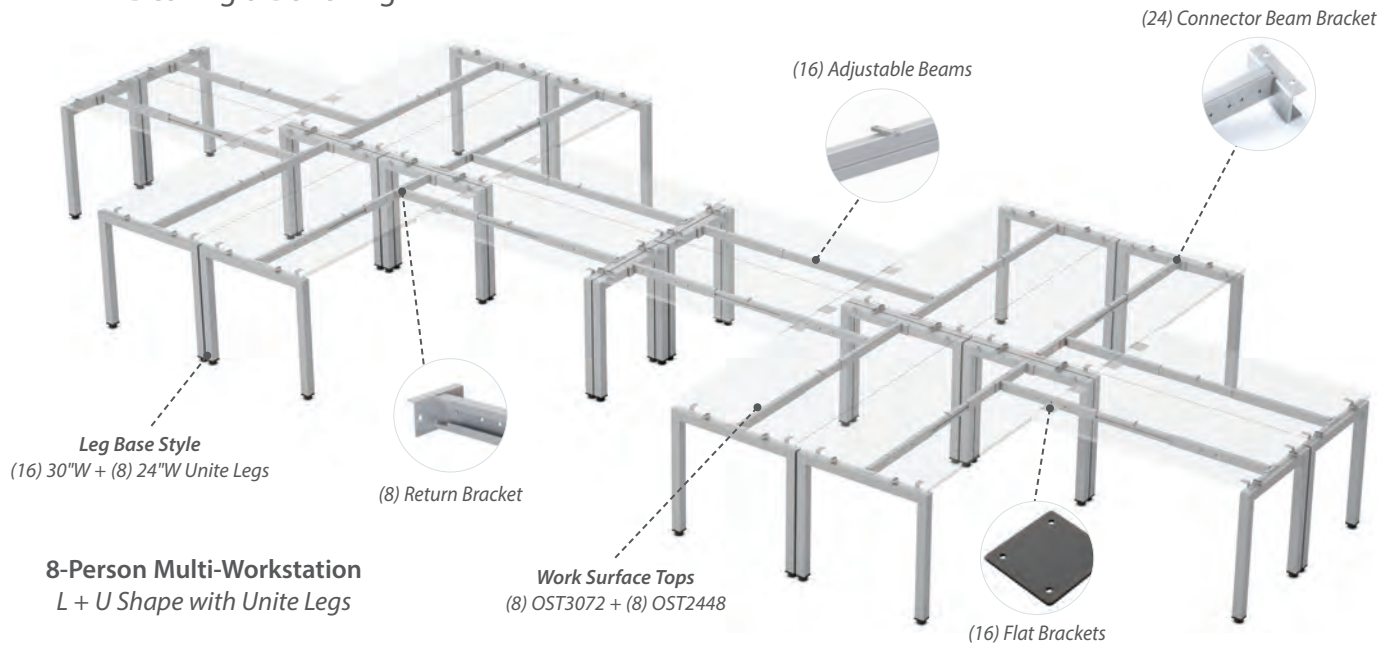

VARIANT Desking & Benching

8-Person Multi-Workstation
L + U Shape with Unite Legs

Work Surface Tops
(8) OST3072 + (8) OST2448