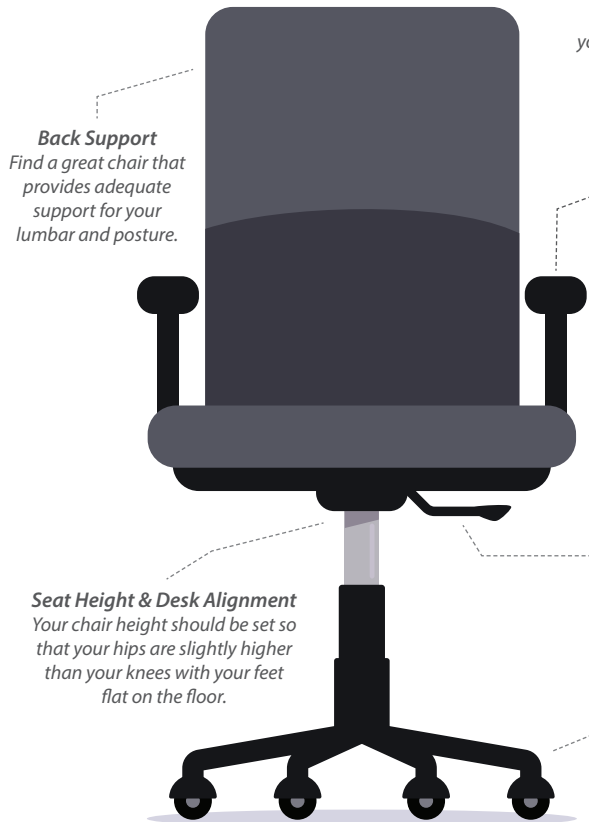

6 TIPS FOR A PERFECT FIT

Back Support
Find a great chair that provides adequate support for your lumbar and posture.

Breathable Materials
A breathable fabric, such as mesh, will promote air circulation to prevent overheating, especially if you're sitting for long hours.

Armrests
Armrests are generally helpful for reducing strain on your shoulders and arms. You can choose between 2D, 4D, fixed or flip-up arms.

Ergonomic Adjustability
The best chair will have multiple adjustable features that enhance your comfort and productivity.

Seat Height & Desk Alignment
Your chair height should be set so that your hips are slightly higher than your knees with your feet flat on the floor.

The Right Casters
Choose casters that are suitable for your floor surfaces - hard for carpeted or soft for smooth floors.