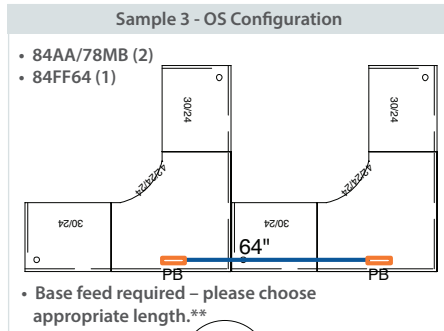

MODULAR ELECTRIC SYSTEMS

How To Order:

1. Determine the configurations that need powered and electrical load requirements.
2. Choose **Base Feed**.**
3. Establish placement of **Power Blocks**.
4. Identify **Receptacles** per power block.
5. To figure harness length, take the center of the item, where the power blocks are to be placed, plus the length of any items the harness needs to pass under. Subtract 7" and use the next larger size harness, unless measurement is exactly the size of a harness.

For Example:

Sample #1- The power blocks are centered in the 42" returns, so half the return size is 21" for each return (21" + 21") plus 30" depth of the peninsula, minus 7".
 $(21" + 21" + 30" - 7" = 65"$ harness length)
6. Determine needed accessories

ADDITIONAL PRODUCTS

BASE FEED

Note: 8 Wire, 4 Circuit System. Must be hardwired by a Licensed Electrician.

HARNESS

POWER BLOCK 84A/78MB*

84S1BL150, 84S2BL150, 84S4BL150

Power Block Does Not Include The Receptacles Pictured.

Block Is Two Sided. Mounting Bracket Included.

CHANNEL & DATA JACK

Metal J Channel
OSTPC18
(BK Black)

- Under Table Mountable
- Accommodates Modular Electric System Items

Data Jack
(For OSTPC18)
ABLAB
(BK Black)

84SB272	72" Multi Circuit Hardwire Whip	$327.00
QS8420AP1	72" Single Circuit Whip w/20 AMP Plug	$490.00
QS84SB2144	12' Base Feed (Extra Long)	$520.00
QSABLAB	Data Jack - RJ11 Cat 3 Phone & RJ45 Cat 6 Data (Use with PLTPC18)	$214.00
84AA/78MB	Power Block*	$111.00
84S1BL150	Receptacle 1	$34.00
84S2BL150	Receptacle 2	$34.00
84S4BL150	Receptacle 4	$34.00
84SIGOR150	Isolated Receptacle 3***	$39.00
QS8SR	Receptacle Removal Tool	$16.00
OSTPC18	Metal Channel (Under Table Mount)	$101.00

*Mounting bracket included.

**Base feed required.

***Isolated receptacles are to protect electronic equipment from electromagnetic noise.

Note: In Some Configurations The Power Block Will Not Be Centered.

Can Be Retrofitted Into New & Existing Furniture