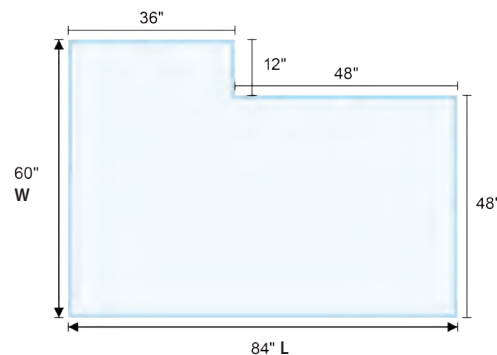

HARD FLOORS

For wood, laminate, tile and other hard flooring. Up to 60" wide, 192" long.

EXAMPLE: