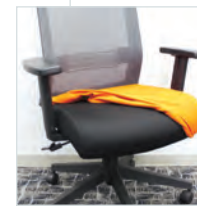

UNIQUE FEATURES

Change the seat color easily or remove it for cleaning. This chair allows you to do both or either