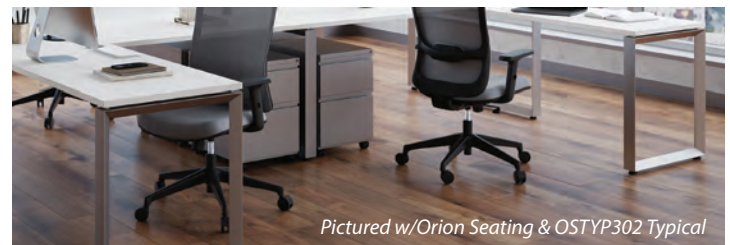

Pictured w/Orion Seating & OSTYP302 Typical