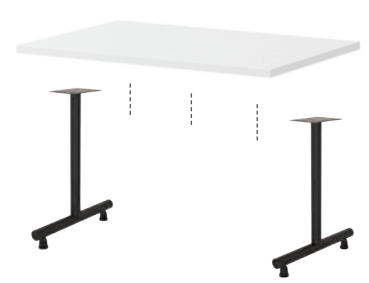

**"T" Leg Base
w/Standard Glides**
Base - Style 4

OPTIONAL CASTERS

(For T, Post & Unite Height Adj. Leg Bases)
(See Page 122)