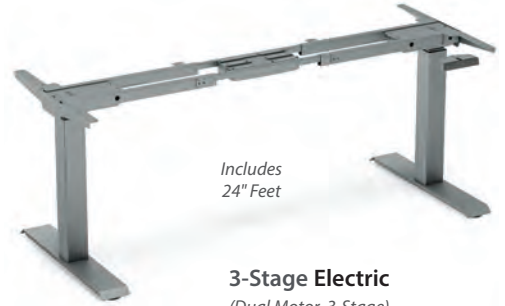

Includes
24" Feet

3-Stage Electric
(Dual Motor, 3-Stage)
w/3-Position Programmable Remote

Now with
QUICK INSTALL