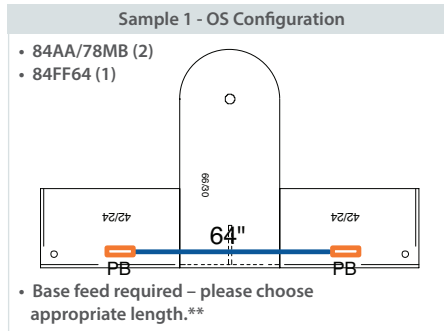

MODULAR ELECTRIC SYSTEMS

How To Order:

1. Determine the configurations that need powered and electrical load requirements.
2. Choose **Base Feed**.**
3. Establish placement of **Power Blocks**.
4. Identify **Receptacles** per power block.
5. To figure harness length, take the center of the item, where the power blocks are to be placed, plus the length of any items the harness needs to pass under. Subtract 7" and use the next larger size harness, unless measurement is exactly the size of a harness.

For Example:

Sample #1- The power blocks are centered in the 42" returns, so half the return size is 21" for each return (21" + 21") plus 30" depth of the peninsula, minus 7".
 $(21" + 21" + 30" - 7" = 65"$ harness length)
6. Determine needed accessories

ADDITIONAL PRODUCTS

BASE FEED

Note: 8 Wire, 4 Circuit System. Must be hardwired by a Licensed Electrician.

HARNESS

POWER BLOCK 84A/78MB*

84S1BL150, 84S2BL150, 84S4BL150

Power Block Does Not Include The Receptacles Pictured.

Block Is Two Sided. Mounting Bracket Included.

CHANNEL & DATA JACK

Metal J Channel
OSTPC18
(BK Black)

- Under Table Mountable
- Accommodates Modular Electric System Items

Data Jack
(For OSTPC18)
ABLAB
(BK Black)

84SB272	72" Multi Circuit Hardwire Whip	$327.00
QS8420AP1	72" Single Circuit Whip w/20 AMP Plug	$490.00
QS84SB2144	12' Base Feed (Extra Long)	$520.00
QSABLAB	Data Jack - RJ11 Cat 3 Phone & RJ45 Cat 6 Data (Use with PLTPC18)	$214.00
84AA/78MB	Power Block*	$111.00
84S1BL150	Receptacle 1	$34.00
84S2BL150	Receptacle 2	$34.00
84S4BL150	Receptacle 4	$34.00
84SIGOR150	Isolated Receptacle 3***	$39.00
QS8SR	Receptacle Removal Tool	$16.00
OSTPC18	Metal Channel (Under Table Mount)	$101.00

*Mounting bracket included.

**Base feed required.

***Isolated receptacles are to protect electronic equipment from electromagnetic noise.

Note: In Some Configurations The Power Block Will Not Be Centered.

Can Be Retrofitted Into New & Existing Furniture