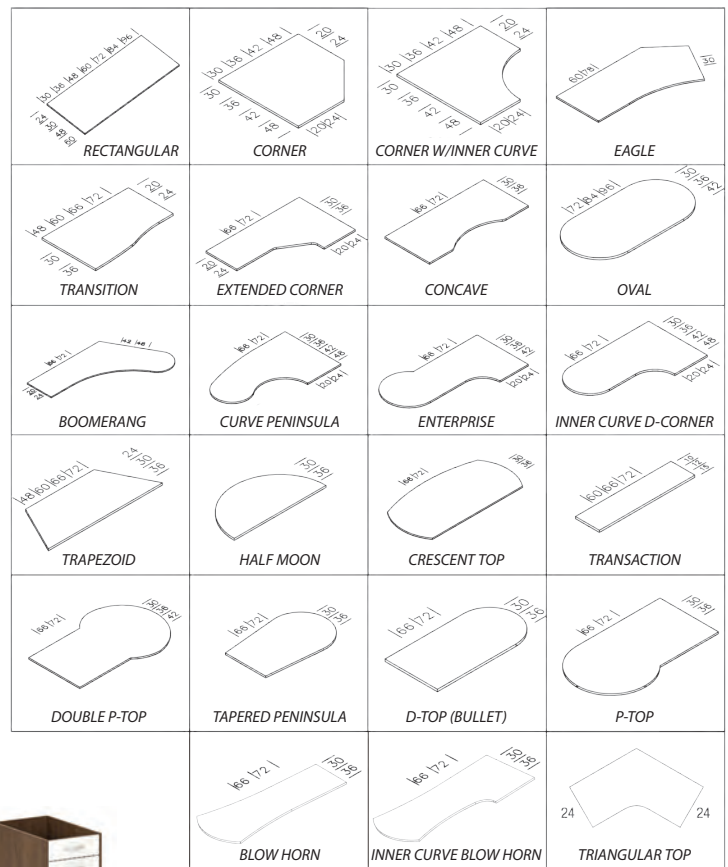

SONYBL546
List: $2,310.00

SONYBL544
List: $3,051.00

SOBL306
List: $1,326.00

SONY3M190
List: $1,080.00

Candex 3MM1 Finishes

All Are Available In All Of Our
34 Colors Including 2-Tone And Edge Treatment
At **NO EXTRA CHARGE**

Candex Provides Many Customizable
Options - Please Call For Details

SO = SPECIAL ORDER

Please contact us for details & lead times. Pricing subject to change.