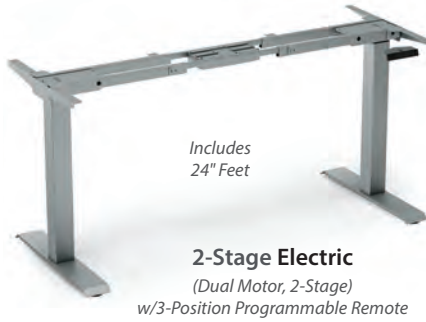

Includes
24" Feet

2-Stage Electric
(Dual Motor, 2-Stage)
w/3-Position Programmable Remote

Now with
QUICK INSTALL