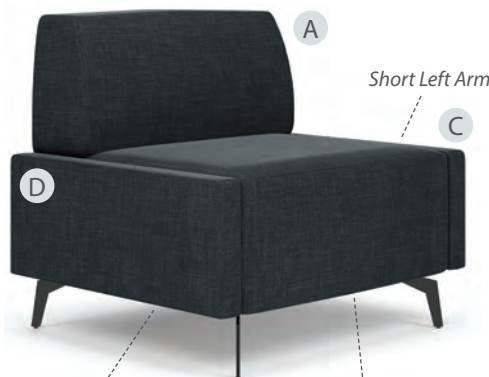

Chair Using Short Arms

Pictured w/Iron Fabric

Short Right Arm

Seating Base & Back

Power Unit (110v, USB-C & USB)