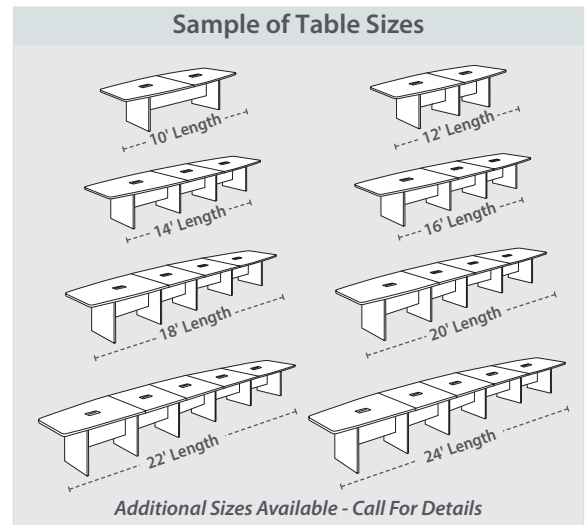

*Pictured (1) OSCB14 - 14'
Boat Shaped Table w/Slab Base*

OPTIONAL POWER

**NEW! Popup Power Insert
OSAC4012**

List: $950.00

Available In SI Silver & BK Black