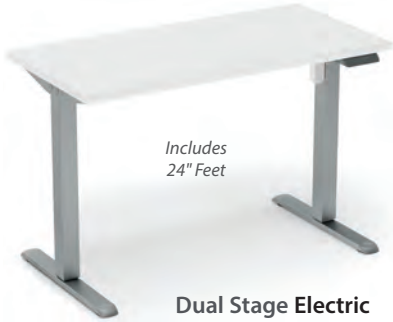

HEIGHT ADJUSTABLE DESKS

Custom Build Your Standing Workstation By Combining Table Tops & Bases

HEIGHT ADJUSTABLE BASES

Five different options to choose from. See Page 54 for details.

Includes
24" Feet

Dual Stage Electric
(Single Motor, Dual Stage)
w/3-Position Programmable Remote