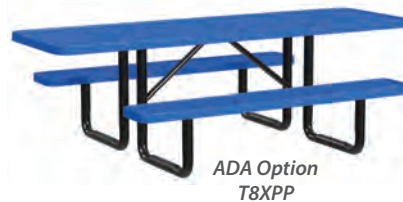

MAKE IT PERSONAL

Customize your perforated trash receptacle and perforated benches with a logo or words cut into the metal

Please call us for more information and a quote on customization.

SO = SPECIAL ORDER

QS = QUICKSHIP SO = SPECIAL ORDER

Some items in this collection come ready-to-assemble.

Please contact us for details, lead times & pricing. ADA options are available.