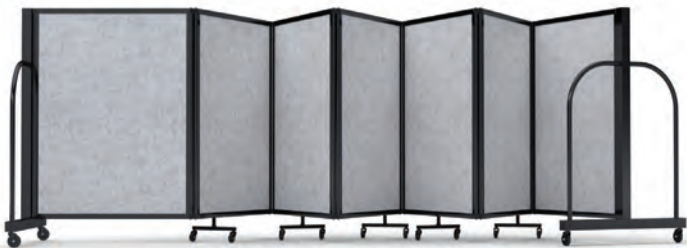

Multi-Unit Connector Option - #GL - $53.00