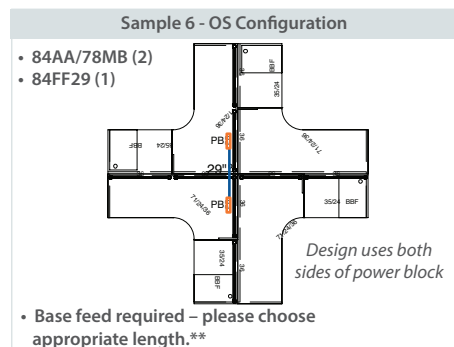

MODULAR ELECTRIC SYSTEMS

How To Order:

1. Determine the configurations that need powered and electrical load requirements.
2. Choose **Base Feed**.**
3. Establish placement of **Power Blocks**.
4. Identify **Receptacles** per power block.
5. To figure harness length, take the center of the item, where the power blocks are to be placed, plus the length of any items the harness needs to pass under. Subtract 7" and use the next larger size harness, unless measurement is exactly the size of a harness.

For Example:

Sample #1- The power blocks are centered in the 42" returns, so half the return size is 21" for each return (21" + 21") plus 30" depth of the peninsula, minus 7".
 $(21" + 21" + 30" - 7" = 65"$ harness length)
6. Determine needed accessories

ADDITIONAL PRODUCTS

BASE FEED

Note: 8 Wire, 4 Circuit System. Must be hardwired by a Licensed Electrician.

HARNESS

POWER BLOCK 84A/78MB*

84S1BL150, 84S2BL150, 84S4BL150

Power Block Does Not Include The Receptacles Pictured.

Block Is Two Sided. Mounting Bracket Included.

CHANNEL & DATA JACK

Metal J Channel
OSTPC18
(BK Black)

- Under Table Mountable
- Accommodates Modular Electric System Items

Data Jack
(For OSTPC18)
ABLAB
(BK Black)

84SB272	72" Multi Circuit Hardwire Whip	$327.00
QS8420AP1	72" Single Circuit Whip w/20 AMP Plug	$490.00
QS84SB2144	12' Base Feed (Extra Long)	$520.00
QSABLAB	Data Jack - RJ11 Cat 3 Phone & RJ45 Cat 6 Data (Use with PLTPC18)	$214.00
84AA/78MB	Power Block*	$111.00
84S1BL150	Receptacle 1	$34.00
84S2BL150	Receptacle 2	$34.00
84S4BL150	Receptacle 4	$34.00
84SIGOR150	Isolated Receptacle 3***	$39.00
QS8SR	Receptacle Removal Tool	$16.00
OSTPC18	Metal Channel (Under Table Mount)	$101.00

*Mounting bracket included.

**Base feed required.