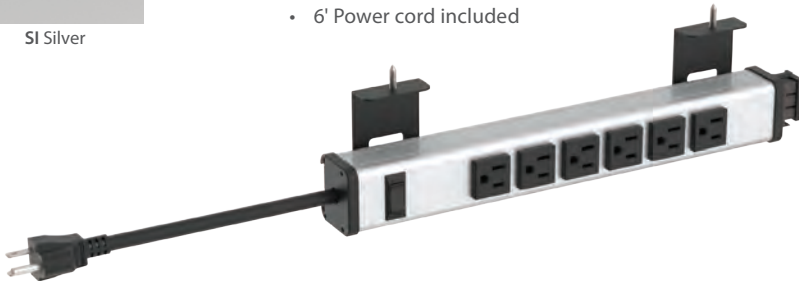

**Power Module
OSAC4004**
5½"W x 2¼"D x 3⅜"H
List: \$500.00

Note: OSAC4004 can be shipped by small package carrier. 📦

OS POWER STRIP

**Power Strip
OSAC4005**
14⅝"W x 1¾"D x 1⅜"H
List: \$511.00

FEATURES

- (6) AC outlets
- Daisy chainable up to (1) unit with OSAC4003 & OSAC4004
- Silver finish only
- Includes undermounting brackets
- 6' Power cord included