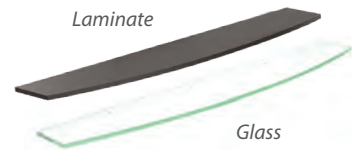

E Optional Curved Laminate Transaction Top OS169TT

71"W x 17¾"D

List: $215.00

OS169NTT, OS180 & OS169TT
Shown in American Elm