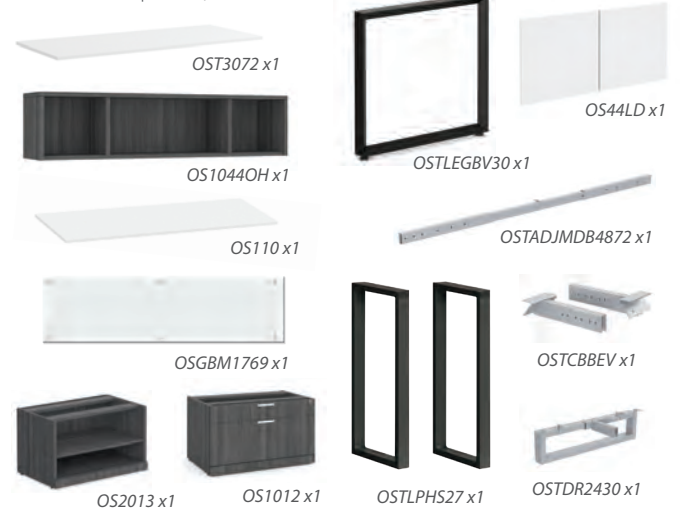

OSTYP325 | Components