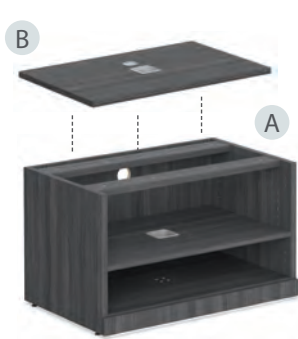

HEIGHT ADJUSTABLE DESKS

Choose Work Surface Style, Size & Shape *(NEW! Knife Edge, Rectangular or Bullet Top)*

Rectangular Tops

OST2448	48"W x 24"D	$392.00
OST2460	60"W x 24"D	$440.00
OST2466	66"W x 24"D	$482.00
OST2472	72"W x 24"D	$482.00
OST3048	48"W x 30"D	$427.00
OST3060	60"W x 30"D	$530.00
OST3066	66"W x 30"D	$564.00
OST3072	72"W x 30"D	$564.00
OST3672	72"W x 36"D	$683.00

Rectangular Return Tops

OST2436	36"W x 24"D	$343.00
OST2442	42"W x 24"D	$374.00
OST2448	48"W x 24"D	$392.00
OST2460	60"W x 24"D	$440.00

Knife Edge Desk Tops available in **NEW!** JV Java, AR Arcadia White, AE American Elm & CG Coastal Gray Only.

Bullet Tops

OST131T	66"W x 30"D	$513.00
OST147T	72"W x 36"D	$629.00

OST131T is available in **NEW!** JV Java, AR Arcadia White, AE American Elm, MA Maple, MW Modern Walnut & CG Coastal Gray Only.

OST147T is available in **NEW!** JV Java, AR Arcadia White, AE American Elm, MA Maple, MW Modern Walnut & CG Coastal Gray Only.

NEW! Knife Edge Tops

OST2448KE	48"W x 24"D	$451.00
OST2460KE	60"W x 24"D	$506.00
OST2466KE	66"W x 24"D	$555.00
OST2472KE	72"W x 24"D	$555.00
OST3048KE	48"W x 30"D	$492.00
OST3060KE	60"W x 30"D	$610.00
OST3066KE	66"W x 30"D	$649.00
OST3072KE	72"W x 30"D	$649.00

Note: Knife Edge Tops compatible with OSHA2001, OSHA2007 & OSHA2008 Only.

LAMINATE STORAGE