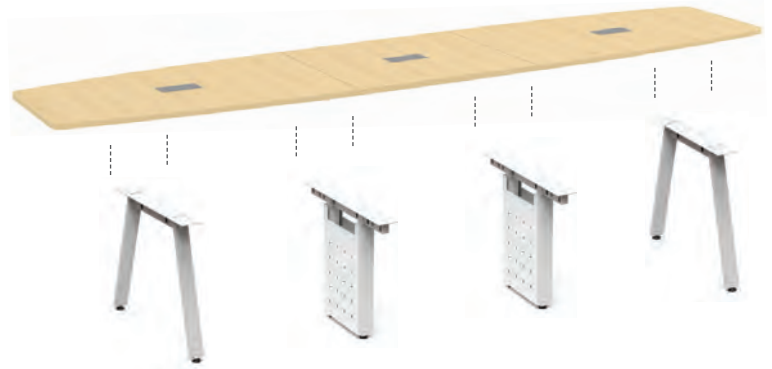

Note: Oblique Legs & Unite
Inset Legs Require Beams.
(See Page 112)

Oblique Style Bases w/Inset Bases
OSTVAMETLEG (2), OSTVALEGM3642 (2)
& OSTULEG4860ILCMB (2)

Can be combined with Unite Inset Legs