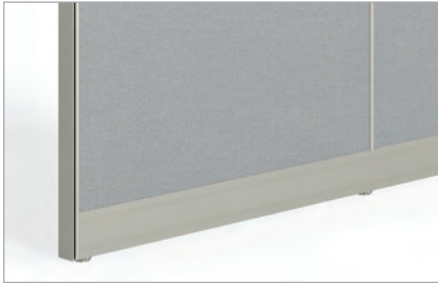

NEW! LIGHT GRAY FRAME