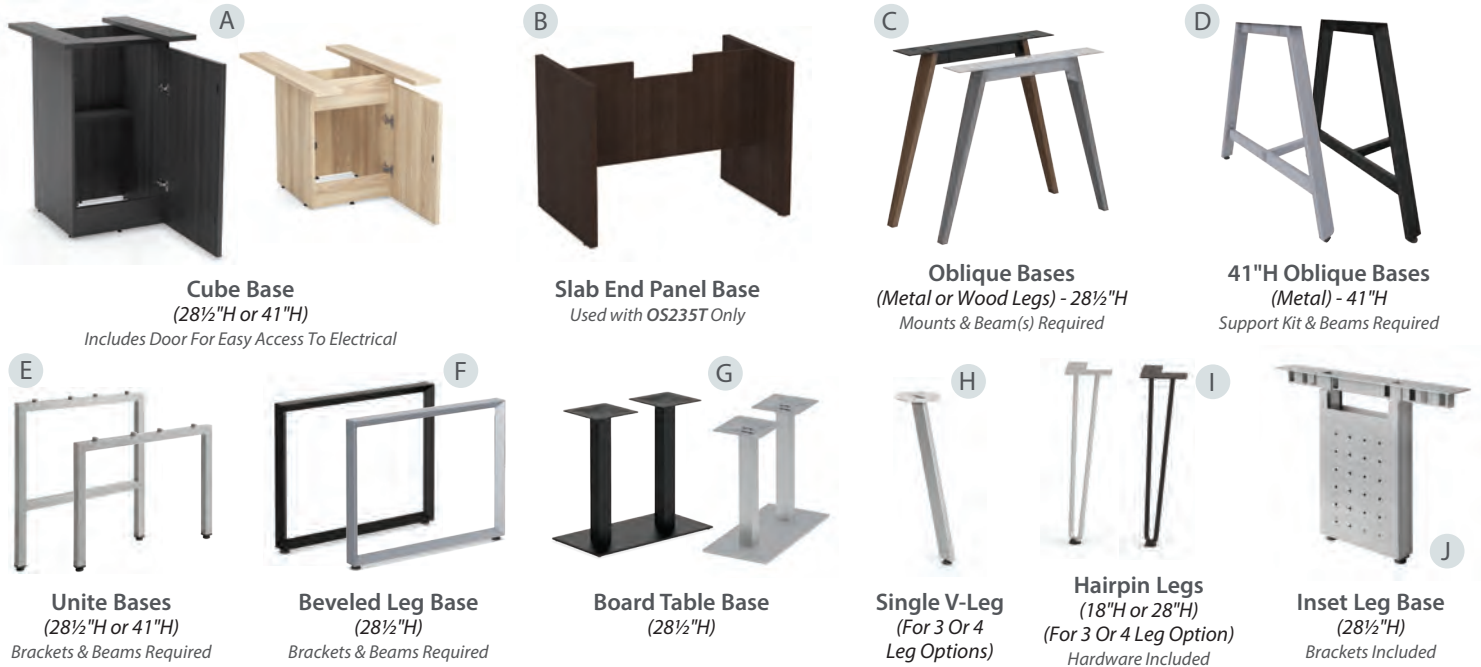

OS CONFERENCE/MULTI-PURPOSE TABLES

*Note: Certain Bases Require Beams & Brackets. See Page 112 for more details.

Note: Hairpin Legs & Flat Metal "T" Leg bases can be shipped by a small package carrier. 📦

A Cube Laminate Table Base - 28½ & 41"H
OSCUBED20 19½"W x 19½"D x 28½"H $691.00
OSCUBED2040 19½"W x 19½"D x 41"H $771.00
Note: Café Height Base can be used with rectangular tops, but require two bases. Table base heights do not include top, add top thickness of 1" for complete table height. Two bases are required for OSCUBED20 & OSCUBED2040 to be used with 6' conference table tops.
OSCUBED2040 available In **NEW!** JV Java, CG Coastal Gray, MW Modern Walnut & WH White only.

B Slab End Panel Laminate Base - 28"H
OS35EMODSB 38¼"W x 23⅝"D x 28½"H $364.00
Note: Slab End Panel Base used with OS235T only.
Available In **NEW!** JV Java, AR Arcadia White, CH Cherry, MH Mahogany, MA Maple, MW Modern Walnut, CG Coastal Gray, WH White & AE American Elm

C Oblique Legs - 28½"H
OSTVAMETLEG* (Metal Legs) $152.00
OSTVAWLEG* (Wood Legs) $191.00
Available In SI Silver, BK Matte Black, MW Modern Walnut & CG Coastal Gray
Note: Oblique Legs require OSTVALEGM leg mounts.

D Oblique Legs - 41"H
OSTVAMETLEG41A1* (Metal Legs) $208.00
Note: 41" Metal Oblique Legs require Support Leg Kit. Legs require at least (2) Adjustable Beams when used. Support Leg Kit contains cross beam & leg mount.
Available In SI Silver & BK Matte Black

E Unite Leg Bases - 41"H
OSTULEG2441A1* (For 24"D Tops) $408.00
OSTULEG3041* (For 30"D Tops) $418.00
OSTULEG3641* (For 36"D Tops) $550.00
Available In SI Silver Only
Unite Leg Bases - 28½"H
OSTULEG24* (For 24"D Tops) $355.00
OSTULEG30* (For 30"D Tops) $371.00
OSTULEG36* (For 36"D Tops) $505.00
OSTULEG48* (For (2) 24"D Tops) $535.00
OSTULEG60* (For (2) 30"D Tops) $568.00
Available In SI Silver & BK Matte Black

F Beveled Leg Base
OSTLEGBV24* (For 24"D Tops) $487.00
OSTLEGBV30* (For 30"D Tops) $545.00
OSTLEGBV36* (For 36"D Tops) $681.00
OSTLEGBV48* (For (2) 24"D Tops) $816.00
OSTLEGBV60* (For (2) 30"D Tops) $899.00
Available In SI Silver & BK Matte Black

G Board Table Base
OSTBTB32 1"W x 5"D x 28½"H $1,019.00
Available In **NEW!** SS Stainless Steel & BK Matte Black

H Single V-Leg
OSTVLEG128* 32"W x 16"D x 28½"H $148.00
Available In SI Silver Only

I Hairpin Leg (Set of 4)
(For Laminate Tops Only)
HP18LEG 18"H $383.00 ctn.
HP28LEG 28"H $487.00 ctn.
Available In SI Silver & BK Matte Black
Note: Priced & sold as a set of (4).

J Inset Leg - 28½"H
OSTULEG4860ILCMB* $801.00
(Includes Removable Wire Management Cover & OSTMBMBC Brackets)
Available In SI Silver Only

K Flat Metal "T" Leg Base
- (For 24"D & 30"D Tops)
OSFTLEG24 $574.00 ctn.
23⅝"W x 6"D x 28½"H
OSFTLEG30 $716.00 ctn.
28"W x 6"D x 28½"H
Note: Flat Metal "T" Leg Base Priced & Sold as a Set of (2). Tops 60" or larger require the purchase of stiffener bars.
Available In SI Silver & BK Matte Black