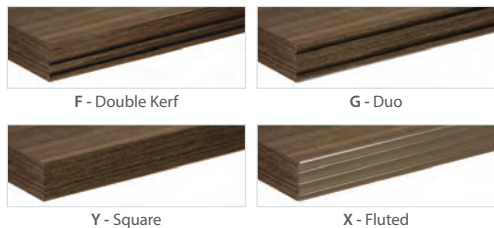

CANVAS & GESSO EDGE OPTIONS

Choose from 4 Edge options.

CANVAS & GESSO PULL OPTIONS

Choose from 10 Pull options.

Note: *Pulls also available in Black finish. **Chrome Studio pull also available in Gold finish.