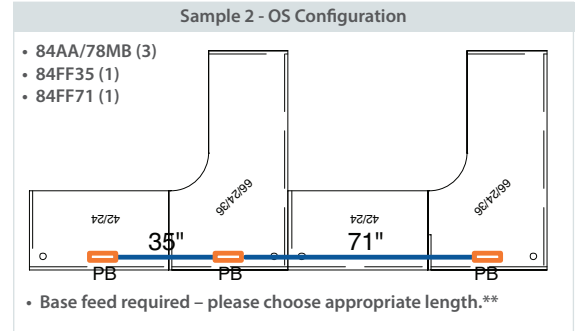

MODULAR ELECTRIC SYSTEMS

How To Order:

1. Determine the configurations that need powered and electrical load requirements.
2. Choose **Base Feed**.**
3. Establish placement of **Power Blocks**.
4. Identify **Receptacles** per power block.
5. To figure harness length, take the center of the item, where the power blocks are to be placed, plus the length of any items the harness needs to pass under. Subtract 7" and use the next larger size harness, unless measurement is exactly the size of a harness.

For Example:

Sample #1- The power blocks are centered in the 42" returns, so half the return size is 21" for each return (21" + 21") plus 30" depth of the peninsula, minus 7".
 $(21" + 21" + 30" - 7" = 65"$ harness length)
6. Determine needed accessories

ADDITIONAL PRODUCTS

BASE FEED

Note: 8 Wire, 4 Circuit System. Must be hardwired by a Licensed Electrician.

HARNESS

POWER BLOCK 84A/78MB*

84S1BL150, 84S2BL150, 84S4BL150

Power Block Does Not Include The Receptacles Pictured.

Block Is Two Sided. Mounting Bracket Included.

CHANNEL & DATA JACK

Metal J Channel
OSTPC18
(BK Black)

- Under Table Mountable
- Accommodates Modular Electric System Items

Data Jack
(For OSTPC18)
ABLAB
(BK Black)

84SB272	72" Multi Circuit Hardwire Whip	$327.00
QS8420AP1	72" Single Circuit Whip w/20 AMP Plug	$490.00
QS84SB2144	12' Base Feed (Extra Long)	$520.00
QSABLAB	Data Jack - RJ11 Cat 3 Phone & RJ45 Cat 6 Data (Use with PLTPC18)	$214.00
84AA/78MB	Power Block*	$111.00
84S1BL150	Receptacle 1	$34.00
84S2BL150	Receptacle 2	$34.00
84S4BL150	Receptacle 4	$34.00
84SIGOR150	Isolated Receptacle 3***	$39.00
QS8SR	Receptacle Removal Tool	$16.00
OSTPC18	Metal Channel (Under Table Mount)	$101.00

*Mounting bracket included.

**Base feed required.

***Isolated receptacles are to protect electronic equipment from electromagnetic noise.

Note: In Some Configurations The Power Block Will Not Be Centered.

Can Be Retrofitted Into New & Existing Furniture