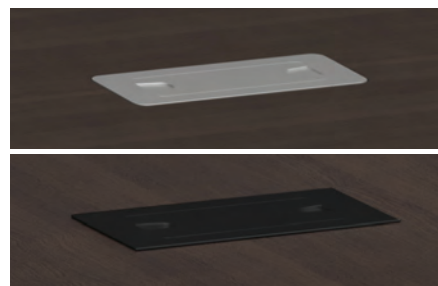

NEW! KNIFE EDGE TOPS

NEW! JAVA FINISH

BLACK OR **NEW!** GRAY GROMMETS

**Conference Typical
OSELP236**
Total List: \$2,629.00
95"W x 28/44"D x 29½"H
Excludes Seating & Power Insert
Pictured w/Starlight Seating