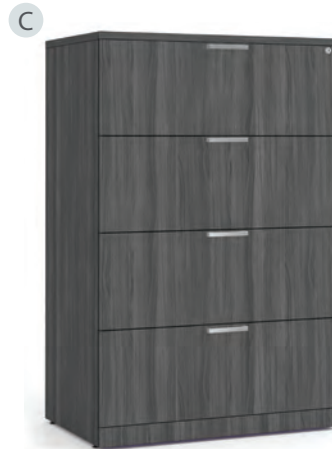

C 4 Drawer Lateral
OS184
35½"W x 22"D x 54½"H
List: $3,928.00

D Combo Lateral B/B/F w/One Lateral File
OS114
31"W x 22"D x 29½"H
List: $1,532.00

OS LAMINATE LATERAL FILES