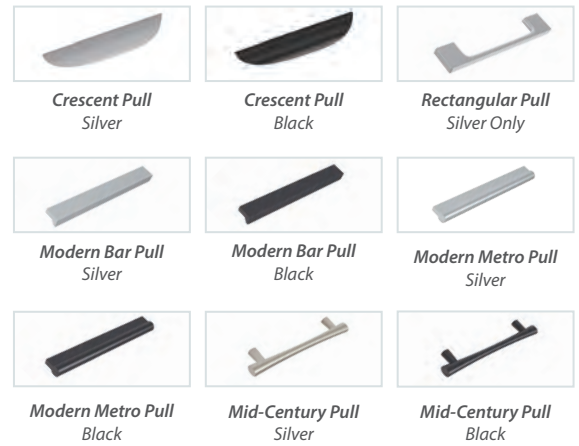

OSTYP310 | Components

Additional Pull Options

Customize Your Pull Options - See Page 35

Laminate Finishes

**Multi-Person Typical
OSTYP303**
Total List: \$13,871.00
144"W x 72"D x 54"H
Excludes Seating & Accessories
Pictured w/Oslo Seating