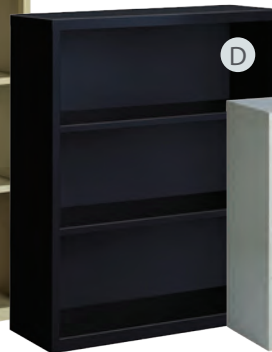

C 4 Shelves
QSOSB4SLF60
34½"W x 13"D x 60"H
List: $1,277.00

D 3 Shelves
QSOSB3SLF42
34½"W x 13"D x 42"H
List: $980.00