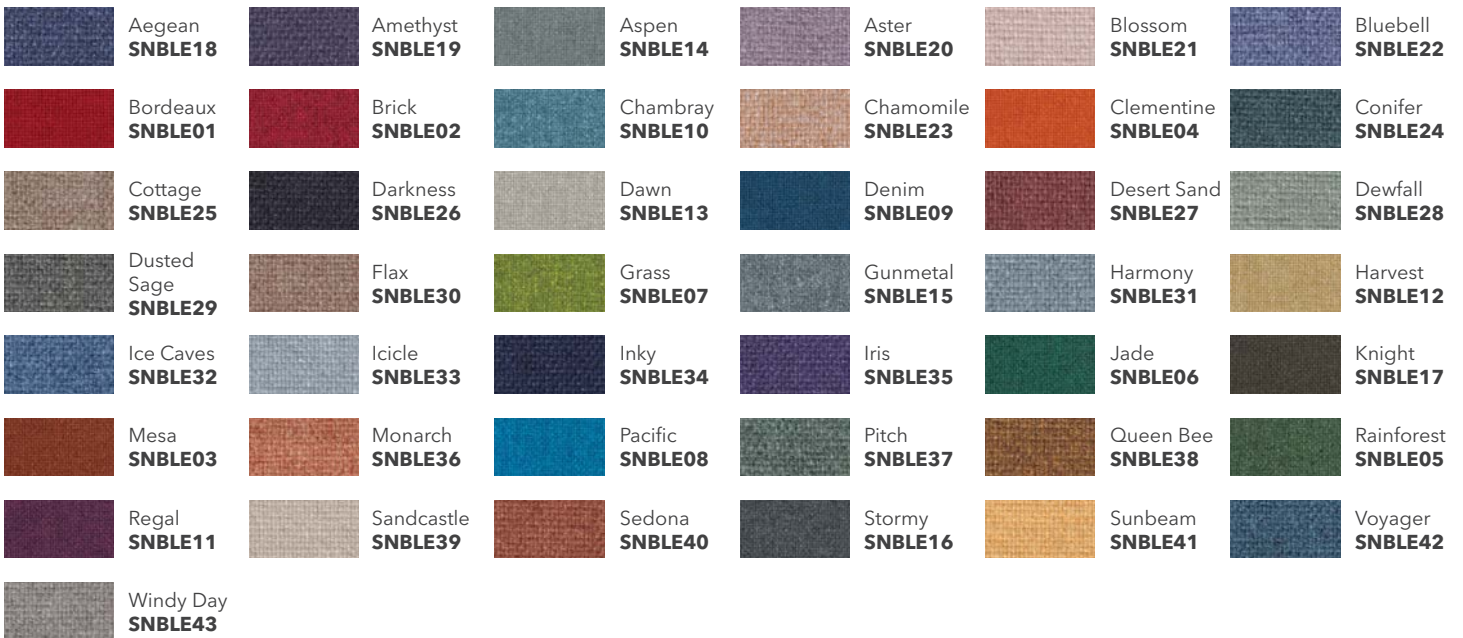

Noble Seating Fabric - Grade 1