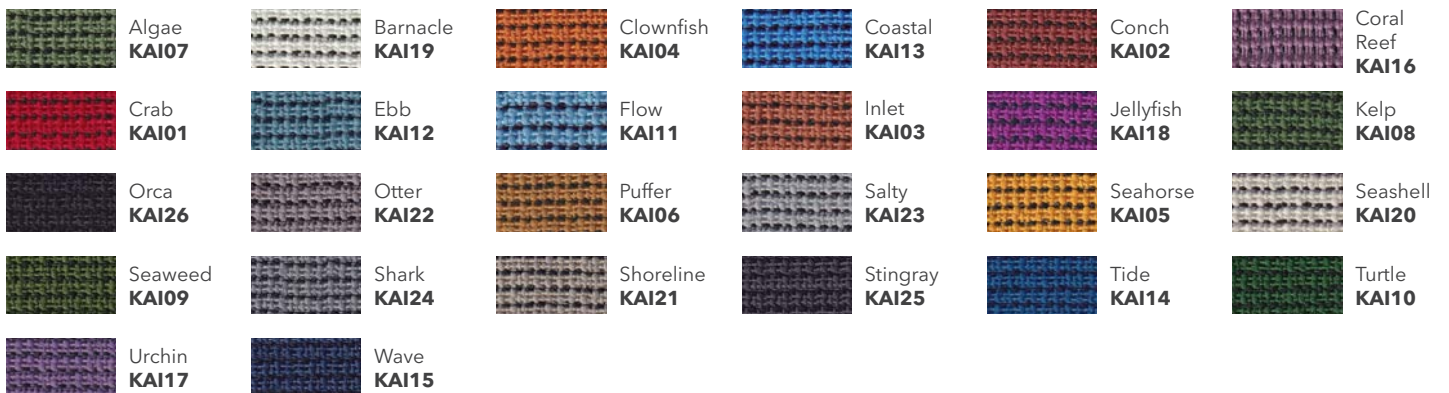

Kai Fabric - Grade 2