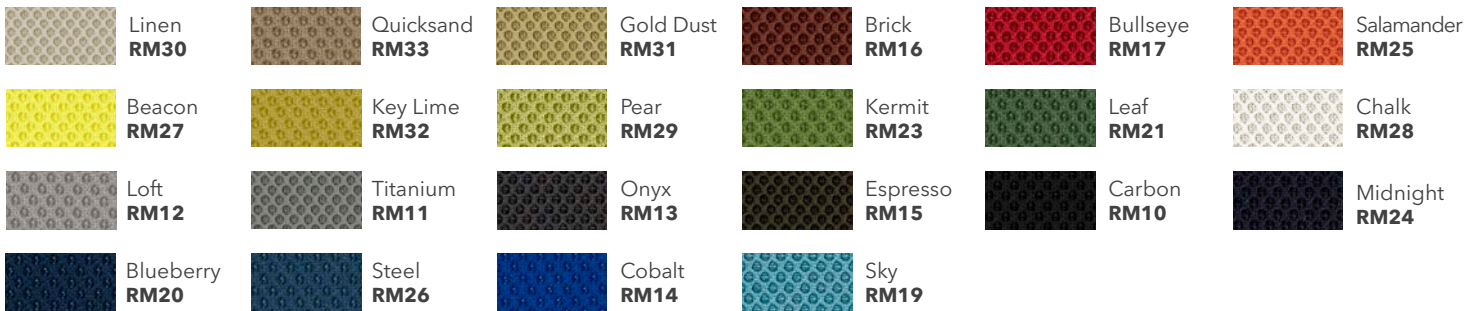

Kai Fabric - Grade 2

Rush Fabric - Grade 2

Spectrum Mesh Fabric - Grade 2

Available only on Nucleus and select Ignition 2.0 Task Chairs. Please contact your sales representative to confirm eligible base models.