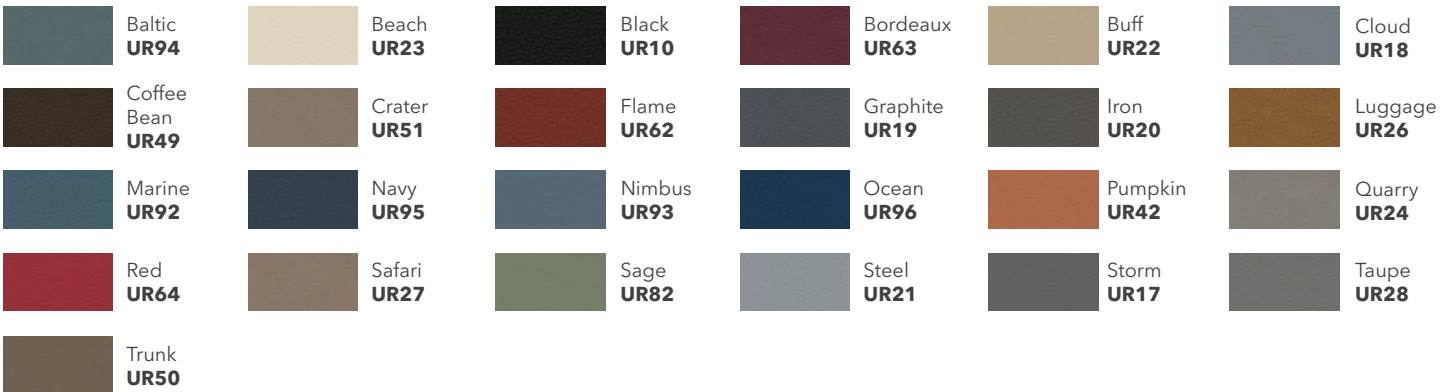

HSLVTMMKD.Y1.A.H.IM.Fabric.Lumbar.SB.T

Fabric | All options available
Lumbar | .NL .BL

Shown with Mod desks

Fabric Assortment

Apex Fabric - Grade 1

Centurion Fabric - Grade 1

Contourett Vinyl - Grade 1

Dapper Fabric - Grade 1