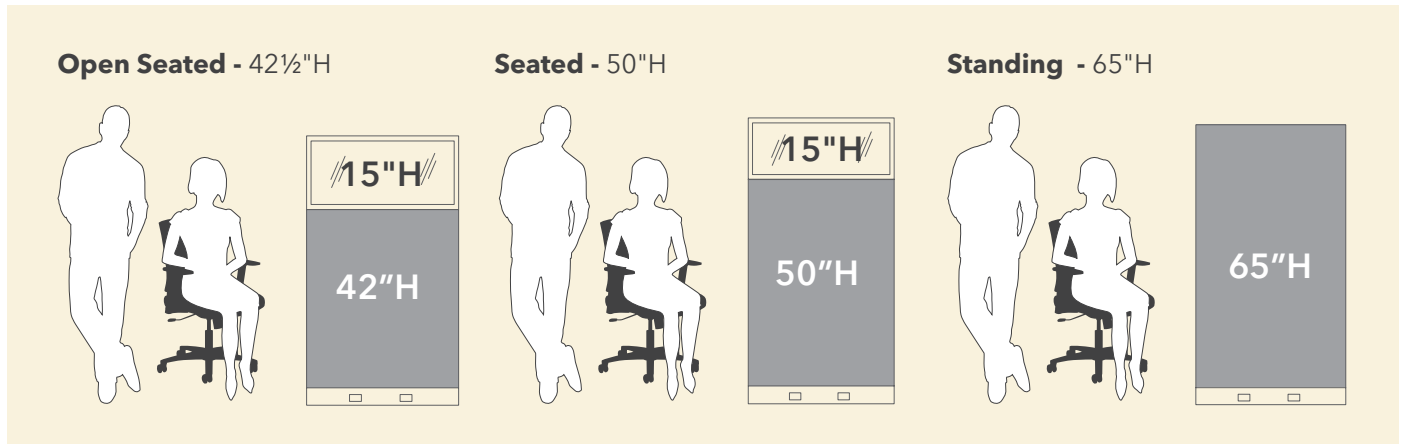

Determine Privacy

Choose 42 1/2"H panels for areas in which people want to collaborate, 50"H panels for a bit more privacy, or go with 65"H for greater focus. Add 15" glass stackers to gain access to natural light without sacrificing privacy and discretion.