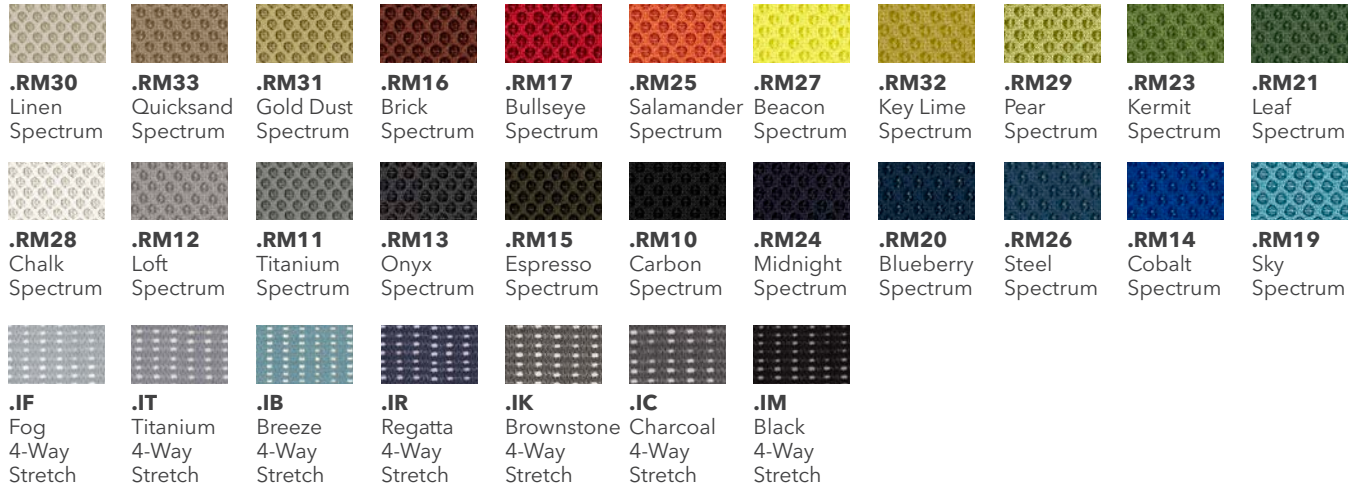

.TS
Titanium
All-Surface
Casters

.A
Black
All-Surface
Casters

**Only Available
on HIWBT*

.S
Black All-Surface
Casters

.R
Black Roll
Control Casters

Mesh Back

ReActiv® Back

Seat Fabric