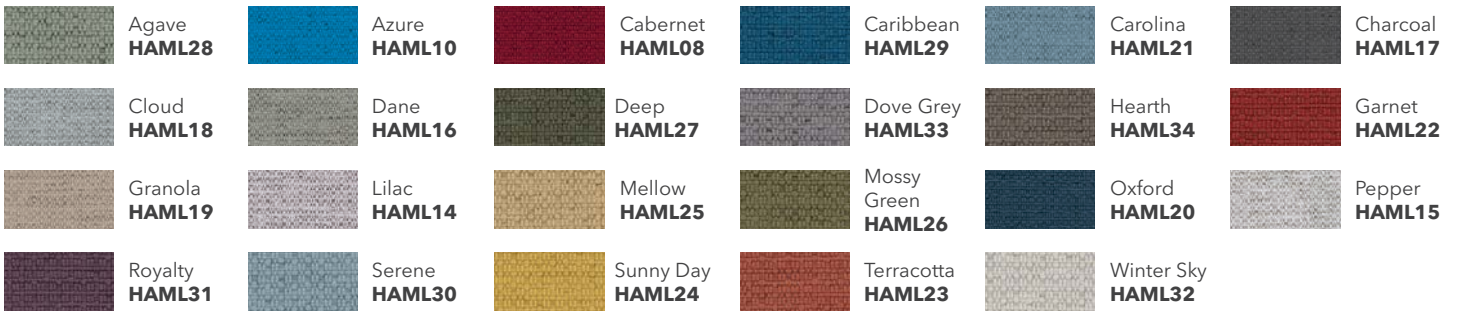

Hamilton Fabric - Grade 1